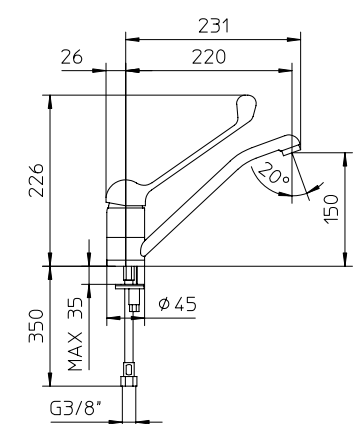

proxima

405016

proxima

435016

circus

Miscelatore monocomando a parete per lavello con bocca girevole.

Single lever sink mixer, wall mounting, with swivel spout.

Mitigeur monocommande d'évier mural, bec orientable.