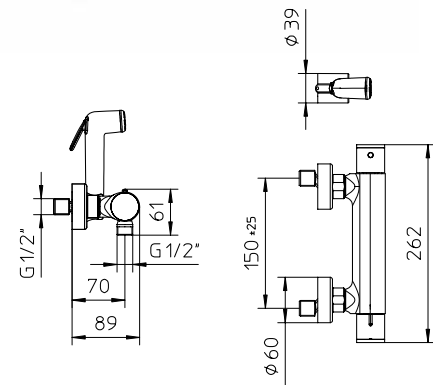

962070

digit abs [acqua clima]