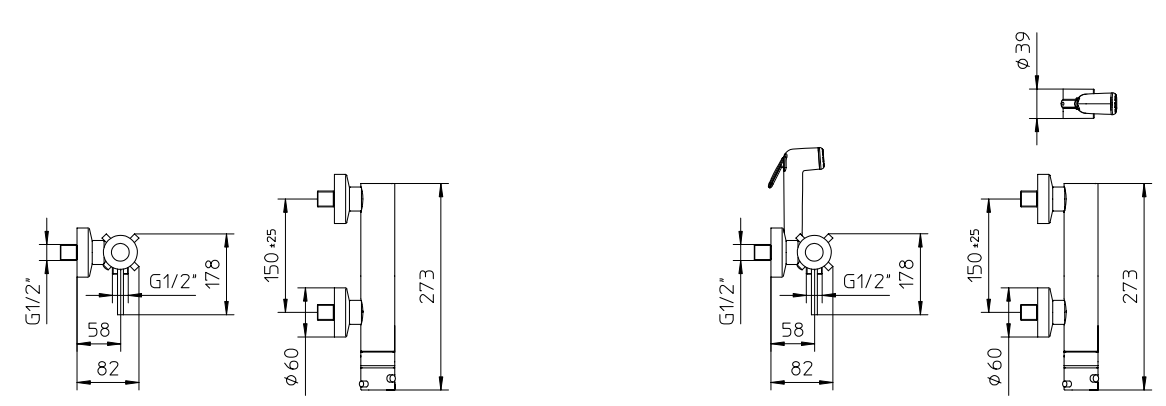

Mitigeur thermostatique ACQUACLIMA® de douche, flexible 1,5m, douchette shut off et support douche fixe.

ACQUACLIMA® Thermostat Brause-Einhebelmischer, Aufputz, Handbrause shut off, und Brauseschlauch 1,5m.

Mezclador termostático ACQUACLIMA® para ducha, soporte de ducha fijo, flexible 1,5m y ducha de mano shut off.

10 € 384,00 ■ box = 15 pz

Miscelatore termostatico ACQUACLIMA® per doccia, senza flessibile né doccetta.
Wall mounted ACQUACLIMA® thermostatic shower mixer, without shower kit.

Mitigeur thermostatique ACQUACLIMA® de douche, sans douchette ni flexible.
ACQUACLIMA® Thermostat Brause-Einhebelmischer, Aufputz, ohne Handbrause und ohne Brauseschlauch.

Mezclador termostático ACQUACLIMA® para ducha, sin flexible ni ducha de mano.

10 € 264,00 ■ box = 15 pz

Miscelatore termostatico ACQUACLIMA® per doccia con supporto doccia fisso, flessibile 1,5m e doccetta shut off.
Wall mounted ACQUACLIMA® thermostatic shower mixer, fixed bracket with flexible tube 1,5m and handshower shut off.

Mitigeur thermostatique ACQUACLIMA® de douche, flexible 1,5m, douchette shut off et support douche fixe.

ACQUACLIMA® Thermostat Brause-Einhebelmischer, Aufputz, Handbrause shut off, und Brauseschlauch 1,5m.

Mezclador termostático ACQUACLIMA® para ducha, soporte de ducha fijo, flexible 1,5m y ducha de mano shut off.

10 € 299,00 ■ box = 15 pz

collettività