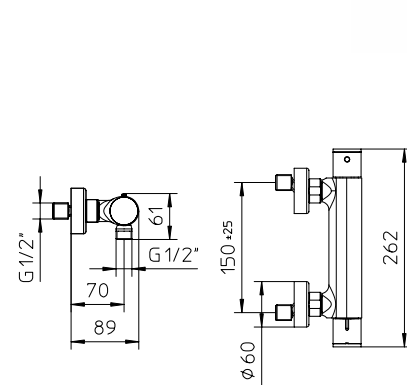

962070

digit abs [acqua clima]