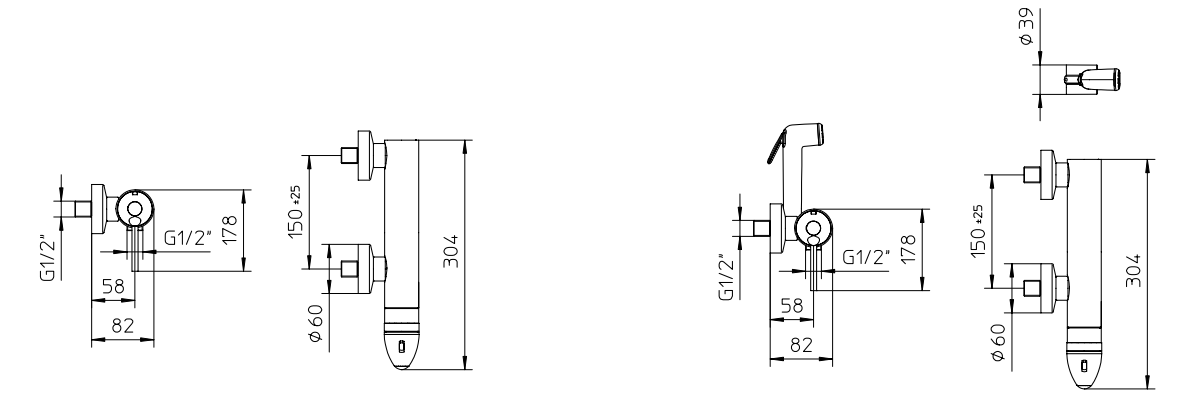

Mitigeur thermostatique ACQUACLIMA® de douche, flexible 1,5m, douchette shut off et support douche fixe.

ACQUACLIMA® Thermostat Brause-Einhebelmischer, Aufputz, Handbrause shut off, und Brauseschlauch 1,5m.

Mezclador termostático ACQUACLIMA® para ducha, soporte de ducha fijo, flexible 1,5m y ducha de mano shut off.

10 € 384,00 ■ box = 15 pz

Miscelatore termostatico ACQUACLIMA® per doccia, senza flessibile né doccetta.
Wall mounted ACQUACLIMA® thermostatic shower mixer, without shower kit.

Mitigeur thermostatique ACQUACLIMA® de douche, sans douchette ni flexible.
ACQUACLIMA® Thermostat Brause-Einhebelmischer, Aufputz, ohne Handbrause und ohne Brauseschlauch.

Mezclador termostático ACQUACLIMA® para ducha, sin flexible ni ducha de mano.

10 € 264,00 ■ box = 15 pz

Miscelatore termostatico ACQUACLIMA® per doccia con supporto doccia fisso, flessibile 1,5m e doccetta shut off.
Wall mounted ACQUACLIMA® thermostatic shower mixer, fixed bracket with flexible tube 1,5m and handshower shut off.

Mitigeur thermostatique ACQUACLIMA® de douche, flexible 1,5m, douchette shut off et support douche fixe.

ACQUACLIMA® Thermostat Brause-Einhebelmischer, Aufputz, Handbrause shut off, und Brauseschlauch 1,5m.

Mezclador termostático ACQUACLIMA® para ducha, soporte de ducha fijo, flexible 1,5m y ducha de mano shut off.

10 € 299,00 ■ box = 15 pz

collettività