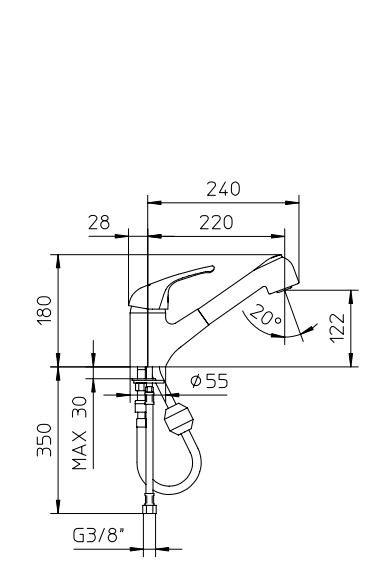

405115

405330

405325

405316

405317

405320

Miscelatore monocomando a parete per lavello con bocca girevole.

Single lever sink mixer, wall mounted, with swivel spout.