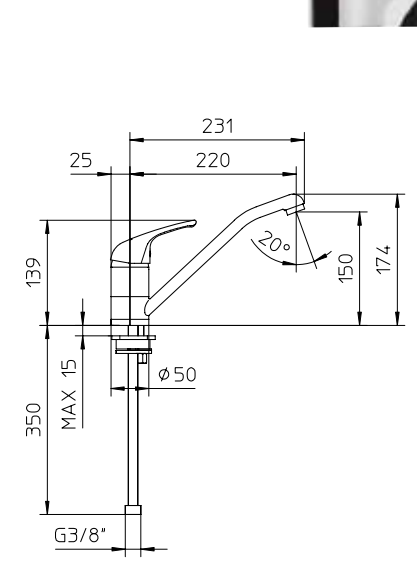

405115

405330

405325

405316

405317

405320

Miscelatore monocomando a parete per lavello con bocca girevole.

Single lever sink mixer, wall mounted, with swivel spout.