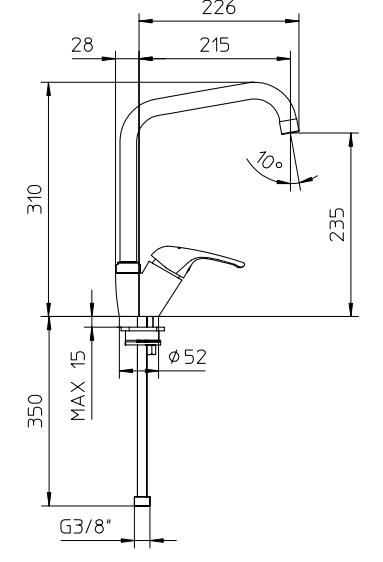

405115

405330

405325

405316

405317

405320

Miscelatore monocomando a parete per lavello con bocca girevole.

Single lever sink mixer, wall mounted, with swivel spout.