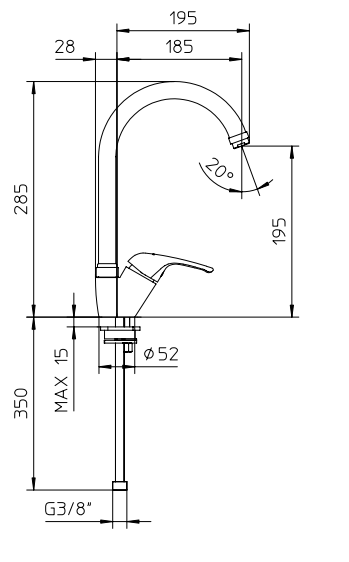

405115

405330

405325

405316

405317

405320

Miscelatore monocomando a parete per lavello con bocca girevole.

Single lever sink mixer, wall mounted, with swivel spout.