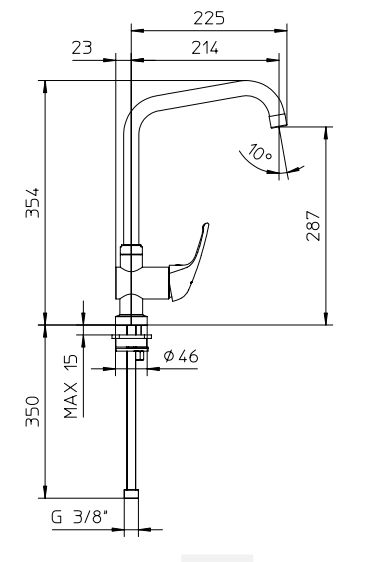

405115

405330

405325

405316

405317

405320

Miscelatore monocomando a parete per lavello con bocca girevole.

Single lever sink mixer, wall mounted, with swivel spout.