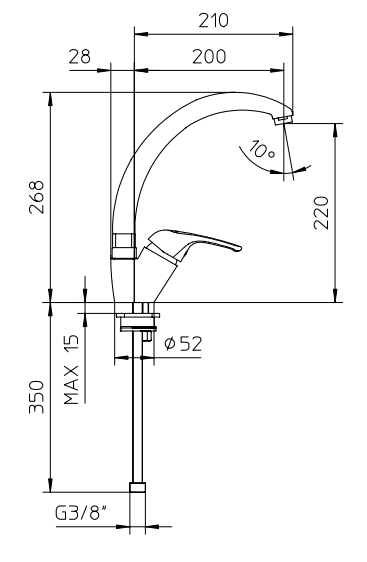

405115

405330

405325

405316

405317

405320

Miscelatore monocomando a parete per lavello con bocca girevole.

Single lever sink mixer, wall mounted, with swivel spout.