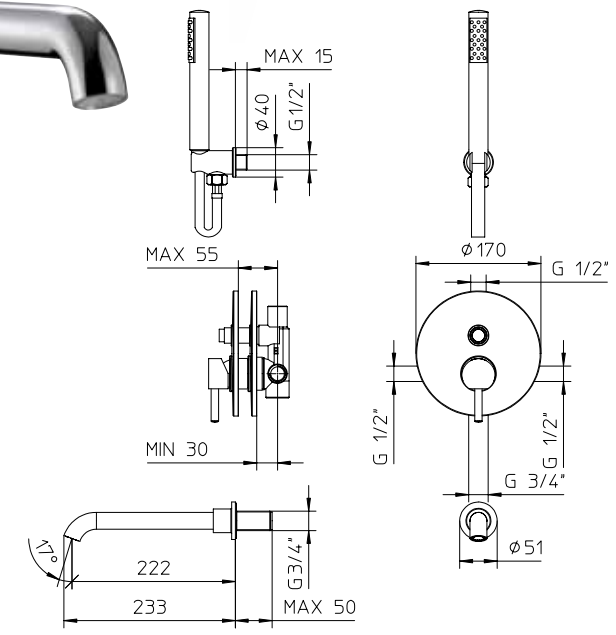

Miscelatore monocomando per vasca con deviatore, supporto doccia orientabile, flessibile Gliss 1,5m e doccia.

Wall mounted bath-shower mixer, with diverter, swivel bracket with flexible tube Gliss 1,5m and handshower.

Mitigeur monocommande de bain-douche, flexible Gliss 1,5m, douchette et support mural orientable.

Einhebelmischer als Wannenföllbatterie mit verstellbarer Brausehalter, Handbrause, und Brauseschlauch Gliss 1,5m.

Mezclador monomando para bañera con desviador, soporte de ducha orientable, flexible Gliss 1,5m y ducha de mano.

Miscelatore monocomando per vasca con deviatore, supporto doccia fisso, flessibile Gliss 1,5m e doccia.

Wall mounted bath-shower mixer, with diverter, fixed bracket with flexible tube Gliss 1,5m and handshower.

Mitigeur monocommande de bain-douche, flexible Gliss 1,5m, douchette et support mural fixe.

Einhebelmischer als Wannenföllbatterie mit Brausehalter, Handbrause, und Brauseschlauch Gliss 1,5m.

Mezclador monomando para bañera con desviador, soporte de ducha fijo, flexible Gliss 1,5m y ducha de mano.

Miscelatore monocomando per vasca con deviatore, senza flessibile né doccia.

Wall mounted bath-shower mixer with diverter, without shower kit.

Mitigeur monocommande de bain-douche sans douchette ni flexible.

Einhebelmischer als Wannenföllbatterie ohne Brause.

Mezclador monomando para bañera con desviador, sin flexible ni ducha de mano.