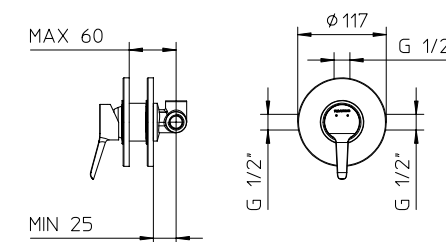

Miscelatore monocomando per doccia con asta doccia integrata, flessibile 1,5m e doccetta Easy-clean.

Wall mounted shower mixer, with built-in shower rail, with flexible tube 1,5m and Easy-clean handshower.