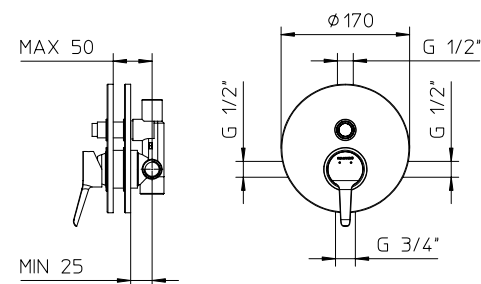

Miscelatore monocomando per doccia con asta doccia integrata, flessibile 1,5m e doccetta Easy-clean.

Wall mounted shower mixer, with built-in shower rail, with flexible tube 1,5m and Easy-clean handshower.