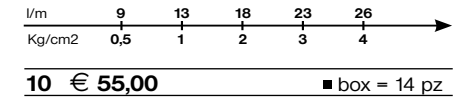

Supporto doccia fisso con erogazione, flessibile 1,5m e doccetta shut-off.
Fixed bracket with water delivery, flexible 1,5m and handshower shut-off.
Support mural fixe avec alimentation, flexible 1,5m et douchette shut-off.
Brausehalter mit Wasserversorgung, Brauseschlauch 1,5m und Handbrause shut-off.
Soporte ducha fijo con toma de agua, flexible 1,5m y ducha de mano shut-off.

Supporto doccia fisso con erogazione, flessibile 1,5m e doccetta shut-off.
Fixed bracket with water delivery, flexible 1,5m and handshower shut-off.
Support mural fixe avec alimentation, flexible 1,5m et douchette shut-off.
Brausehalter mit Wasserversorgung, Brauseschlauch 1,5m und Handbrause shut-off.
Soporte ducha fijo con toma de agua, flexible 1,5m y ducha de mano shut-off.

Supporto doccia fisso con erogazione, flessibile 1,5m e doccetta shut-off.
Fixed bracket with water delivery, flexible 1,5m and handshower shut-off.
Support mural fixe avec alimentation, flexible 1,5m et douchette shut-off.
Brausehalter mit Wasserversorgung, Brauseschlauch 1,5m und Handbrause shut-off.
Soporte ducha fijo con toma de agua, flexible 1,5m y ducha de mano shut-off.