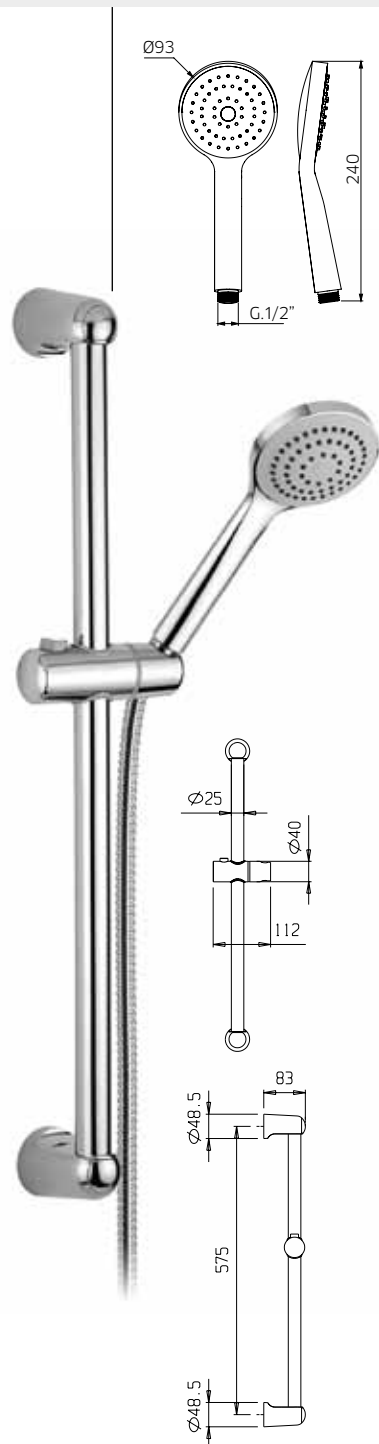

10 €67,50 10G €70,50 ■ box = 5 pz

Asta per doccia in ottone, Ø 25mm, con supporto doccia orientabile in abs, flessibile doppia aggraffatura 1,5m e doccetta 3 getti in abs.

Slide rail in brass, Ø 25mm, with swivel bracket in abs, flexible tube double fastening 1,5m, handshower 3 jets spray in abs.

Barre de douche en laiton, Ø 25mm, avec support orientable en abs, avec douchette 3 jets en abs, flexible double maille 1,5m.

Messing Dusche Stange, Ø 25mm, mit verstellbarer Brausehalter abs, 3-Strahl-Handbrause abs, und Brauseschlauch agraff 1,5m.

Barra ducha en latón, Ø 25mm, con soporte de ducha orientable en abs, flexible double grapado 1,5m y ducha de mano 3 chorros en abs.

10 €70,50 10G €73,50 ■ box = 5 pz

Asta per doccia in ottone, Ø 25mm, con supporto doccia orientabile in abs, flessibile doppia aggraffatura 1,5m e doccetta 3 getti in abs.

Slide rail in brass, Ø 25mm, with swivel bracket in abs, flexible tube double fastening 1,5m, handshower 3 jets spray in abs.

Barre de douche en laiton, Ø 25mm, avec support orientable en abs, avec douchette 3 jets en abs, flexible double maille 1,5m.

Messing Dusche Stange, Ø 25mm, mit verstellbarer Brausehalter abs, 3-Strahl-Handbrause abs, und Brauseschlauch agraff 1,5m.

Barra ducha en latón, Ø 25mm, con soporte de ducha orientable en abs, flexible double grapado 1,5m y ducha de mano 3 chorros en abs.

10 €75,50 10G €78,50 ■ box = 5 pz

9920H3