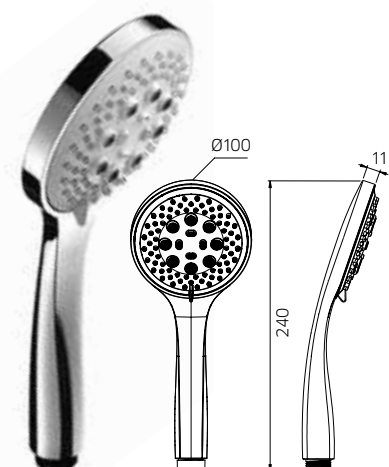

Doccetta in abs Ø 100mm, 3 getti.
Handshower in abs Ø 100mm, 3 jets spray.
Douchette en abs Ø 100mm, 3 jets.
Handbrause abs Ø 100mm, 3-Strahl.
Ducha de mano en abs Ø 100mm, 3 chorros.

991117

[easy clean]