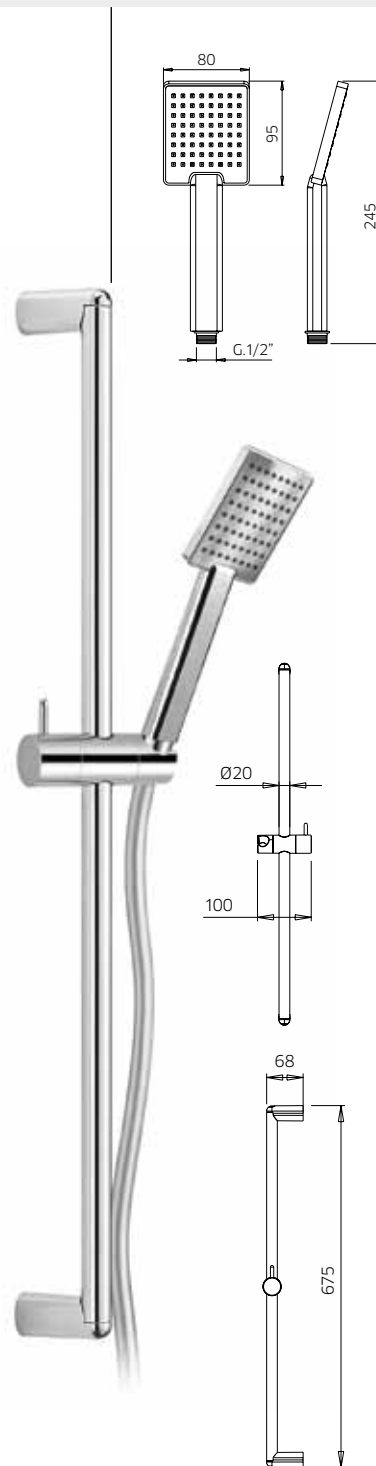

Asta per doccia in ottone, Ø 20mm, con supporto doccia orientabile in abs, flessibile doppia aggraffatura 1,5m e doccetta in abs.

Slide rail in brass, Ø 20mm, with swivel bracket in abs, flexible tube double fastening 1,5m, handshower in abs.

Barre de douche en laiton, Ø 20mm, avec support orientable en abs, avec douchette en abs, flexible double maille 1,5m.

Messing Dusche Stange, Ø 20mm, mit verstellbarer Brausehalter abs, Handbrause abs, und Brauseschlauch agraff 1,5m.

Barra ducha en latón, Ø 20mm, con soporte de ducha orientable en abs, flexible double grapado 1,5m y ducha de mano en abs.

10 €84,00 10G €87,00 ■ box = 5 pz

Asta per doccia in ottone, Ø 20mm, con supporto doccia orientabile in abs, flessibile doppia aggraffatura 1,5m e doccetta in abs.

Slide rail in brass, Ø 20mm, with swivel bracket in abs, flexible tube double fastening 1,5m, handshower in abs.

Barre de douche en laiton, Ø 20mm, avec support orientable en abs, avec douchette en abs, flexible double maille 1,5m.

Messing Dusche Stange, Ø 20mm, mit verstellbarer Brausehalter abs, Handbrause abs, und Brauseschlauch agraff 1,5m.

Barra ducha en latón, Ø 20mm, con soporte de ducha orientable en abs, flexible double grapado 1,5m y ducha de mano en abs.

10 €99,50 10G €102,50 ■ box = 5 pz

Asta per doccia in ottone, Ø 20mm, con supporto doccia orientabile in abs, flessibile doppia aggraffatura 1,5m e doccetta in abs.

Slide rail in brass, Ø 20mm, with swivel bracket in abs, flexible tube double fastening 1,5m, handshower in abs.

Barre de douche en laiton, Ø 20mm, avec support orientable en abs, avec douchette en abs, flexible double maille 1,5m.

Messing Dusche Stange, Ø 20mm, mit verstellbarer Brausehalter abs, Handbrause abs, und Brauseschlauch agraff 1,5m.