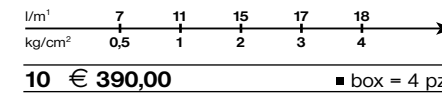

Soffione doccia rettangolare in inox, 535x160mm, da muro.
Inox headshower, 535x160mm, wall mounted.
Tête de douche en inox, 535x160mm, mural.
Inox Kopfdusche, 535x160mm, Wandmontage.
Rociador en inox, 535x160mm, de pared.

Soffione doccia rettangolare in inox, 555x260mm, 2 uscite, da muro.
Inox headshower, 555x260mm, 2 outlets, wall mounted.
Tête de douche en inox, 555x260mm, 2 sorties, mural.
Inox Kopfdusche, 555x260mm, 2-Wegeumsteller, Wandmontage.
Rociador en inox, 555x260mm, 2 salidas, de pared.

Soffione doccia rettangolare in inox, arrotondato, 555x260mm, 2 uscite, da muro.
Inox headshower, 555x260mm, 2 outlets, wall mounted.
Tête de douche en inox, 555x260mm, 2 sorties, mural.
Inox Kopfdusche, 555x260mm, 2-Wegeumsteller, Wandmontage.
Rociador en inox, 555x260mm, 2 salidas, de pared.

Bocca muro a cascata in inox, 300x145mm.
Wall mounted inox spout, 300x145mm.
Bec mural en inox, 300x145mm.
Inox Wand-Wanneneinlauf, 300x145mm.
Caño en inox, 300x145mm.

Bocca muro a cascata in ottone, 236x57mm.
Wall mounted brass spout, 236x57mm.
Bec mural en laiton, 236x57mm.
Messing Wand-Wanneneinlauf, 236x57mm.
Caño en latón, 236x57mm.