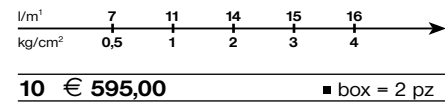

Soffione doccia rettangolare in inox, 535x160mm, da muro.
Inox headshower, 535x160mm, wall mounted.
Tête de douche en inox, 535x160mm, mural.
Inox Kopfdusche, 535x160mm, Wandmontage.
Rociador en inox, 535x160mm, de pared.

Soffione doccia rettangolare in inox, 555x260mm, 2 uscite, da muro.
Inox headshower, 555x260mm, 2 outlets, wall mounted.
Tête de douche en inox, 555x260mm, 2 sorties, mural.
Inox Kopfdusche, 555x260mm, 2-Wegeumsteller, Wandmontage.
Rociador en inox, 555x260mm, 2 salidas, de pared.

Soffione doccia rettangolare in inox, arrotondato, 555x260mm, 2 uscite, da muro.
Inox headshower, 555x260mm, 2 outlets, wall mounted.
Tête de douche en inox, 555x260mm, 2 sorties, mural.
Inox Kopfdusche, 555x260mm, 2-Wegeumsteller, Wandmontage.
Rociador en inox, 555x260mm, 2 salidas, de pared.

Bocca muro a cascata in inox, 300x145mm.
Wall mounted inox spout, 300x145mm.
Bec mural en inox, 300x145mm.
Inox Wand-Wanneneinlauf, 300x145mm.
Caño en inox, 300x145mm.

Bocca muro a cascata in ottone, 236x57mm.
Wall mounted brass spout, 236x57mm.
Bec mural en laiton, 236x57mm.
Messing Wand-Wanneneinlauf, 236x57mm.
Caño en latón, 236x57mm.