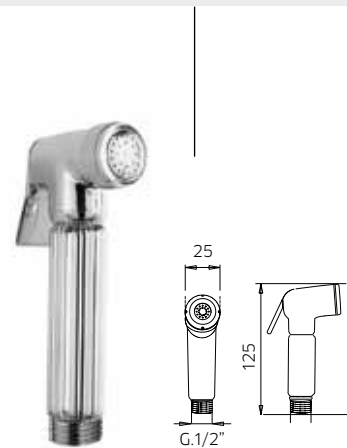

Doccetta in abs, shut-off.
Handshower in abs shut-off.
Douchette en abs shut-off.
Handbrause abs shut-off.
Ducha de mano en abs shut-off.

Doccetta in abs, shut-off.
Handshower in abs shut-off.
Douchette en abs shut-off.
Handbrause abs shut-off.
Ducha de mano en abs shut-off.

Doccetta in abs, shut-off.
Handshower in abs shut-off.
Douchette en abs shut-off.
Handbrause abs shut-off.
Ducha de mano en abs shut-off.

991146