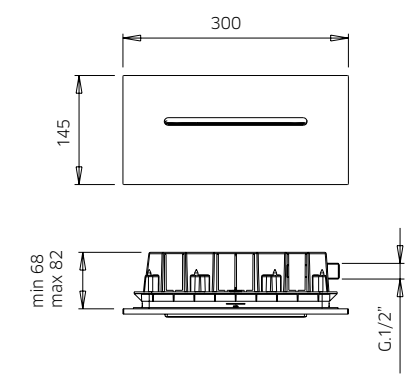

Soffione doccia rettangolare in inox, 535x160mm, da muro.
Inox headshower, 535x160mm, wall mounted.
Tête de douche en inox, 535x160mm, mural.
Inox Kopfdusche, 535x160mm, Wandmontage.
Rociador en inox, 535x160mm, de pared.

Soffione doccia rettangolare in inox, 555x260mm, 2 uscite, da muro.
Inox headshower, 555x260mm, 2 outlets, wall mounted.
Tête de douche en inox, 555x260mm, 2 sorties, mural.
Inox Kopfdusche, 555x260mm, 2-Wegeumsteller, Wandmontage.
Rociador en inox, 555x260mm, 2 salidas, de pared.

Soffione doccia rettangolare in inox, arrotondato, 555x260mm, 2 uscite, da muro.
Inox headshower, 555x260mm, 2 outlets, wall mounted.
Tête de douche en inox, 555x260mm, 2 sorties, mural.
Inox Kopfdusche, 555x260mm, 2-Wegeumsteller, Wandmontage.
Rociador en inox, 555x260mm, 2 salidas, de pared.

Bocca muro a cascata in inox, 300x145mm.
Wall mounted inox spout, 300x145mm.
Bec mural en inox, 300x145mm.
Inox Wand-Wanneneinlauf, 300x145mm.
Caño en inox, 300x145mm.

Bocca muro a cascata in ottone, 236x57mm.
Wall mounted brass spout, 236x57mm.
Bec mural en laiton, 236x57mm.
Messing Wand-Wanneneinlauf, 236x57mm.
Caño en latón, 236x57mm.

9926H4

9926H5

9926H6

9926L1

9926L2