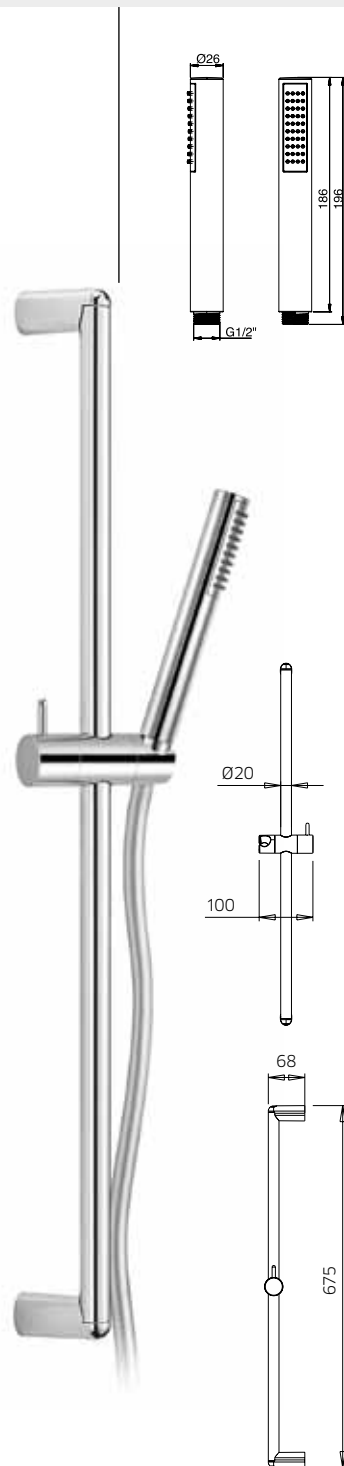

10 €99,50 10G €102,50 ■ box = 5 pz

Asta per doccia in ottone, Ø 20mm, con supporto doccia orientabile in abs, flessibile doppia aggraffatura 1,5m e doccetta in abs.

Slide rail in brass, Ø 20mm, with swivel bracket in abs, flexible tube double fastening 1,5m, handshower in abs.

Barre de douche en laiton, Ø 20mm, avec support orientable en abs, avec douchette en abs, flexible double maille 1,5m.

Messing Dusche Stange, Ø 20mm, mit verstellbarer Brausehalter abs, Handbrause abs, und Brauseschlauch agraff 1,5m.

Barra ducha en latón, Ø 20mm, con soporte de ducha orientable en abs, flexible double grapado 1,5m y ducha de mano en abs.

10 €92,50 10G €95,50 ■ box = 5 pz

Asta per doccia in ottone, Ø 20mm, con supporto doccia orientabile in abs, flessibile doppia aggraffatura 1,5m e doccetta 3 getti in abs.

Slide rail in brass, Ø 20mm, with swivel bracket in abs, flexible tube double fastening 1,5m, handshower 3 jets spray in abs.

Barre de douche en laiton, Ø 20mm, avec support orientable en abs, avec douchette 3 jets en abs, flexible double maille 1,5m.

Messing Dusche Stange, Ø 20mm, mit verstellbarer Brausehalter abs, 3-Strahl-Handbrause abs, und Brauseschlauch agraff 1,5m.

Barra ducha en latón, Ø 20mm, con soporte de ducha orientable en abs, flexible double grapado 1,5m y ducha de mano 3 chorros en abs.

10 €95,50 10G €98,50 ■ box = 5 pz

992098