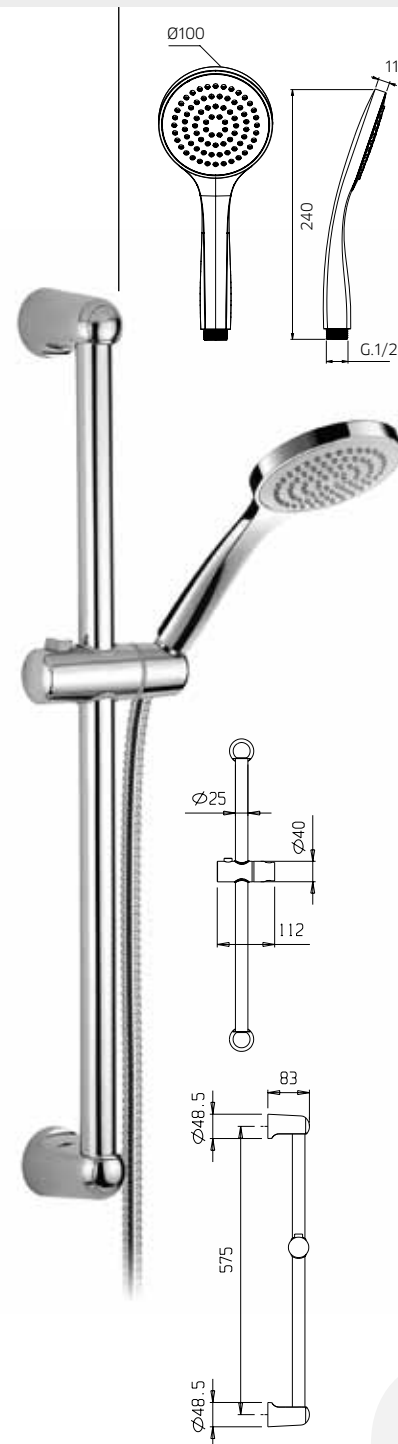

**9920H7**

**9920H8**

Asta per doccia in ottone, Ø 25mm, con supporto doccia orientabile in abs, flessibile doppia aggraffatura 1,5m e doccetta 4 getti in abs.

Slide rail in brass, Ø 25mm, with swivel bracket in abs, flexible tube double fastening 1,5m, handshower 4 jets spray in abs.