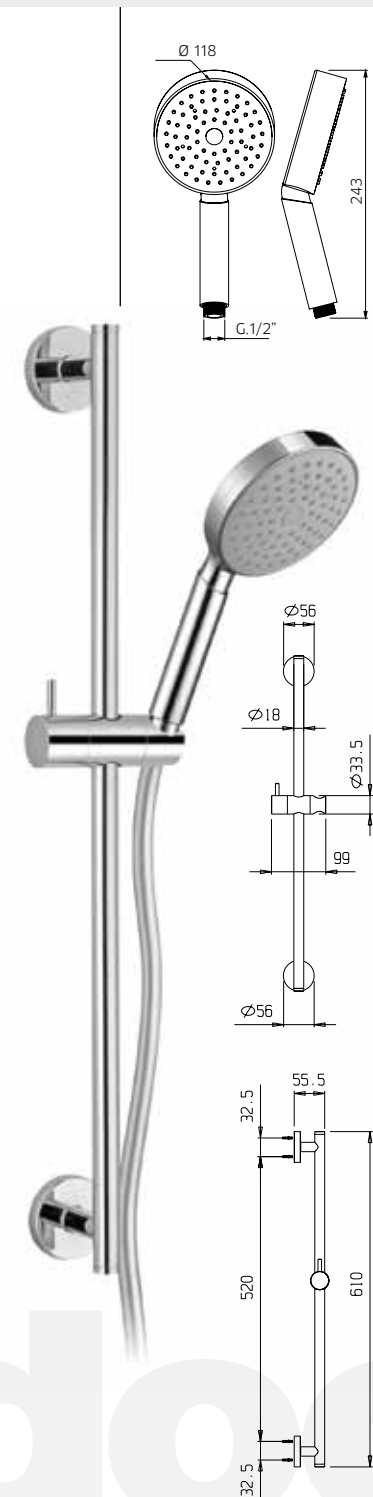

**992047**

Asta per doccia in ottone, Ø 18mm, con supporto doccia orientabile in abs, flessibile doppia aggraffatura 1,5m e doccetta 3 getti in abs.

Slide rail in brass, Ø 18mm, with swivel bracket in abs, flexible tube double fastening 1,5m, handshower 3 jets spray in abs.