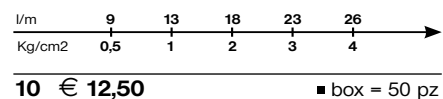

Doccetta in abs, shut-off.
Handshower in abs shut-off.
Douchette en abs shut-off.
Handbrause abs shut-off.
Ducha de mano en abs shut-off.

Doccetta in abs, shut-off.
Handshower in abs shut-off.
Douchette en abs shut-off.
Handbrause abs shut-off.
Ducha de mano en abs shut-off.