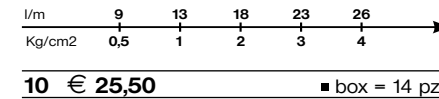

Supporto doccia fisso con flessibile 1,5m e doccia shut-off.
Fixed bracket, flexible 1,5m and shut-off handshower.
Support mural fixe, flexible 1,5m et douchette shut-off.
Brausehalter, Brauseschlauch 1,5m und Handbrause shut-off.
Soporte ducha fijo con flexible 1,5m y ducha de mano shut-off.

Supporto doccia fisso con flessibile 1,5m e doccia shut-off.
Fixed bracket, flexible 1,5m and shut-off handshower.
Support mural fixe, flexible 1,5m et douchette shut-off.
Brausehalter, Brauseschlauch 1,5m und Handbrause shut-off.
Soporte ducha fijo con flexible 1,5m y ducha de mano shut-off.

Supporto doccia fisso con flessibile 1,5m e doccia shut-off.
Fixed bracket, flexible 1,5m and shut-off handshower.
Support mural fixe, flexible 1,5m et douchette shut-off.
Brausehalter, Brauseschlauch 1,5m und Handbrause shut-off.
Soporte ducha fijo con flexible 1,5m y ducha de mano shut-off.