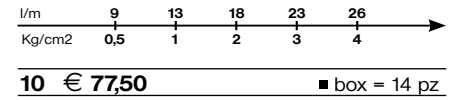

Supporto doccia fisso con erogazione, flessibile 1,5m e doccetta shut-off.
Fixed bracket with water delivery, flexible 1,5m and handshower shut-off.
Support mural fixe avec alimentation, flexible 1,5m et douchette shut-off.
Brausehalter mit Wasserversorgung, Brauseschlauch 1,5m und Handbrause shut-off.
Soporte ducha fijo con toma de agua, flexible 1,5m y ducha de mano shut-off.

Supporto doccia fisso con erogazione, flessibile 1,5m e doccetta shut-off.
Fixed bracket with water delivery, flexible 1,5m and handshower shut-off.
Support mural fixe avec alimentation, flexible 1,5m et douchette shut-off.
Brausehalter mit Wasserversorgung, Brauseschlauch 1,5m und Handbrause shut-off.
Soporte ducha fijo con toma de agua, flexible 1,5m y ducha de mano shut-off.

Supporto doccia fisso con erogazione, flessibile 1,5m e doccetta shut-off.
Fixed bracket with water delivery, flexible 1,5m and handshower shut-off.
Support mural fixe avec alimentation, flexible 1,5m et douchette shut-off.
Brausehalter mit Wasserversorgung, Brauseschlauch 1,5m und Handbrause shut-off.
Soporte ducha fijo con toma de agua, flexible 1,5m y ducha de mano shut-off.