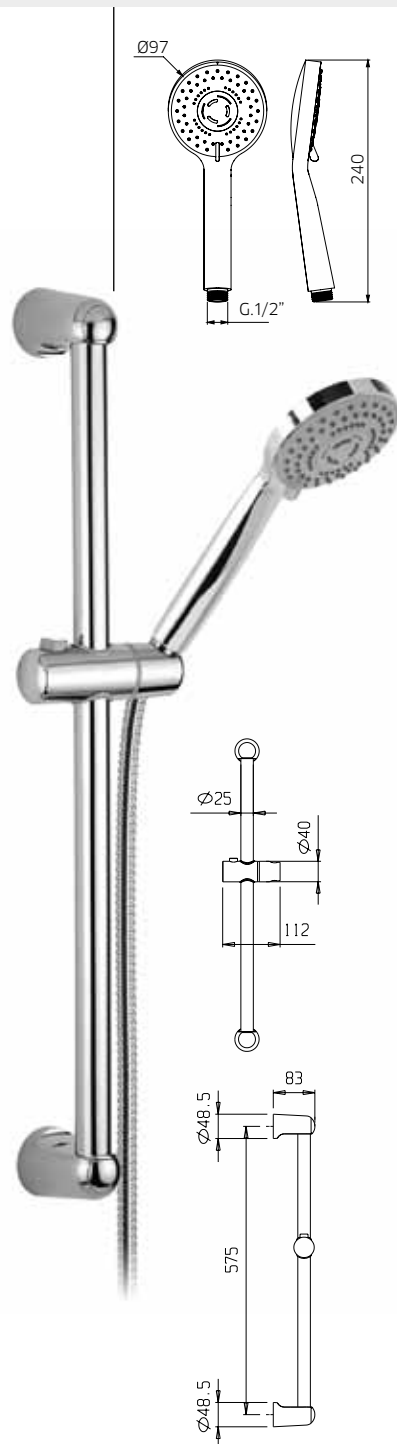

Asta per doccia in ottone, Ø 25mm, con supporto doccia orientabile in abs, flessibile doppia aggraffatura 1,5m e doccetta 3 getti in abs.

Slide rail in brass, Ø 25mm, with swivel bracket in abs, flexible tube double fastening 1,5m, handshower in abs.

Barre de douche en laiton, Ø 25mm, avec support orientable en abs, avec douchette en abs, flexible double maille 1,5m.

Messing Dusche Stange, Ø 25mm, mit verstellbarer Brausehalter abs, Handbrause abs, und Brauseschlauch agraff 1,5m.

Barra ducha en latón, Ø 25mm, con soporte de ducha orientable en abs, flexible double grapado 1,5m y ducha de mano en abs.

10 €57,00 10G €60,00 ■ box = 5 pz

Asta per doccia in ottone, Ø 25mm, con supporto doccia orientabile in abs, flessibile doppia aggraffatura 1,5m e doccetta 3 getti in abs.

Slide rail in brass, Ø 25mm, with swivel bracket in abs, flexible tube double fastening 1,5m, handshower 3 jets spray in abs.

Barre de douche en laiton, Ø 25mm, avec support orientable en abs, avec douchette 3 jets en abs, flexible double maille 1,5m.

Messing Dusche Stange, Ø 25mm, mit verstellbarer Brausehalter abs, 3-Strahl-Handbrause abs, und Brauseschlauch agraff 1,5m.

Barra ducha en latón, Ø 25mm, con soporte de ducha orientable en abs, flexible double grapado 1,5m y ducha de mano 3 chorros en abs.

10 €64,50 10G €67,50 ■ box = 5 pz

Asta per doccia in ottone, Ø 25mm, con supporto doccia orientabile in abs, flessibile doppia aggraffatura 1,5m e doccetta 3 getti in abs.

Slide rail in brass, Ø 25mm, with swivel bracket in abs, flexible tube double fastening 1,5m, handshower in abs.

Barre de douche en laiton, Ø 25mm, avec support orientable en abs, avec douchette en abs, flexible double maille 1,5m.