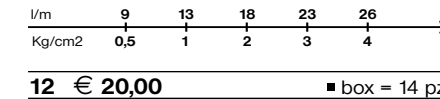

Supporto doccia fisso con flessibile 1,5m e doccia shut-off.
Fixed bracket, flexible 1,5m and shut-off handshower.
Support mural fixe, flexible 1,5m et douchette shut-off.
Brausehalter, Brauseschlauch 1,5m und Handbrause shut-off.
Soporte ducha fijo con flexible 1,5m y ducha de mano shut-off.

Supporto doccia fisso con flessibile 1,5m e doccia shut-off.
Fixed bracket, flexible 1,5m and shut-off handshower.
Support mural fixe, flexible 1,5m et douchette shut-off.
Brausehalter, Brauseschlauch 1,5m und Handbrause shut-off.
Soporte ducha fijo con flexible 1,5m y ducha de mano shut-off.

Supporto doccia fisso con flessibile 1,5m e doccia shut-off.
Fixed bracket, flexible 1,5m and shut-off handshower.
Support mural fixe, flexible 1,5m et douchette shut-off.
Brausehalter, Brauseschlauch 1,5m und Handbrause shut-off.
Soporte ducha fijo con flexible 1,5m y ducha de mano shut-off.