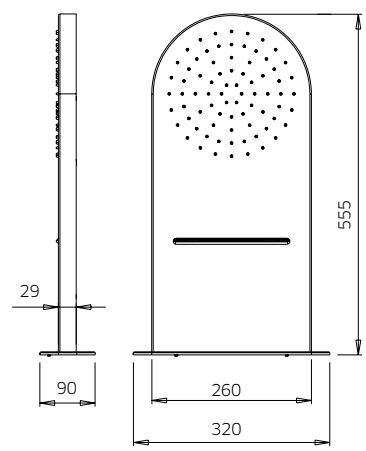

Soffione doccia rettangolare in inox, 535x160mm, da muro.
Inox headshower, 535x160mm, wall mounted.
Tête de douche en inox, 535x160mm, mural.
Inox Kopfdusche, 535x160mm, Wandmontage.
Rociador en inox, 535x160mm, de pared.

Soffione doccia rettangolare in inox, 555x260mm, 2 uscite, da muro.
Inox headshower, 555x260mm, 2 outlets, wall mounted.
Tête de douche en inox, 555x260mm, 2 sorties, mural.
Inox Kopfdusche, 555x260mm, 2-Wegeumsteller, Wandmontage.
Rociador en inox, 555x260mm, 2 salidas, de pared.

Soffione doccia rettangolare in inox, arrotondato, 555x260mm, 2 uscite, da muro.
Inox headshower, 555x260mm, 2 outlets, wall mounted.
Tête de douche en inox, 555x260mm, 2 sorties, mural.
Inox Kopfdusche, 555x260mm, 2-Wegeumsteller, Wandmontage.
Rociador en inox, 555x260mm, 2 salidas, de pared.

Bocca muro a cascata in inox, 300x145mm.
Wall mounted inox spout, 300x145mm.
Bec mural en inox, 300x145mm.
Inox Wand-Wanneneinlauf, 300x145mm.
Caño en inox, 300x145mm.

Bocca muro a cascata in ottone, 236x57mm.
Wall mounted brass spout, 236x57mm.
Bec mural en laiton, 236x57mm.
Messing Wand-Wanneneinlauf, 236x57mm.
Caño en latón, 236x57mm.

9926H4

9926H5

9926H6

9926L1

9926L2