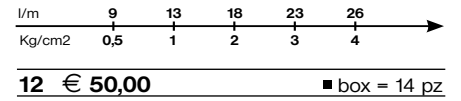

Supporto doccia fisso con erogazione, flessibile 1,5m e doccetta shut-off.
Fixed bracket with water delivery, flexible 1,5m and handshower shut-off.
Support mural fixe avec alimentation, flexible 1,5m et douchette shut-off.
Brausehalter mit Wasserversorgung, Brauseschlauch 1,5m und Handbrause shut-off.
Soporte ducha fijo con toma de agua, flexible 1,5m y ducha de mano shut-off.

Supporto doccia fisso con erogazione, flessibile 1,5m e doccetta shut-off.
Fixed bracket with water delivery, flexible 1,5m and handshower shut-off.
Support mural fixe avec alimentation, flexible 1,5m et douchette shut-off.
Brausehalter mit Wasserversorgung, Brauseschlauch 1,5m und Handbrause shut-off.
Soporte ducha fijo con toma de agua, flexible 1,5m y ducha de mano shut-off.

Supporto doccia fisso con erogazione, flessibile 1,5m e doccetta shut-off.
Fixed bracket with water delivery, flexible 1,5m and handshower shut-off.
Support mural fixe avec alimentation, flexible 1,5m et douchette shut-off.
Brausehalter mit Wasserversorgung, Brauseschlauch 1,5m und Handbrause shut-off.
Soporte ducha fijo con toma de agua, flexible 1,5m y ducha de mano shut-off.