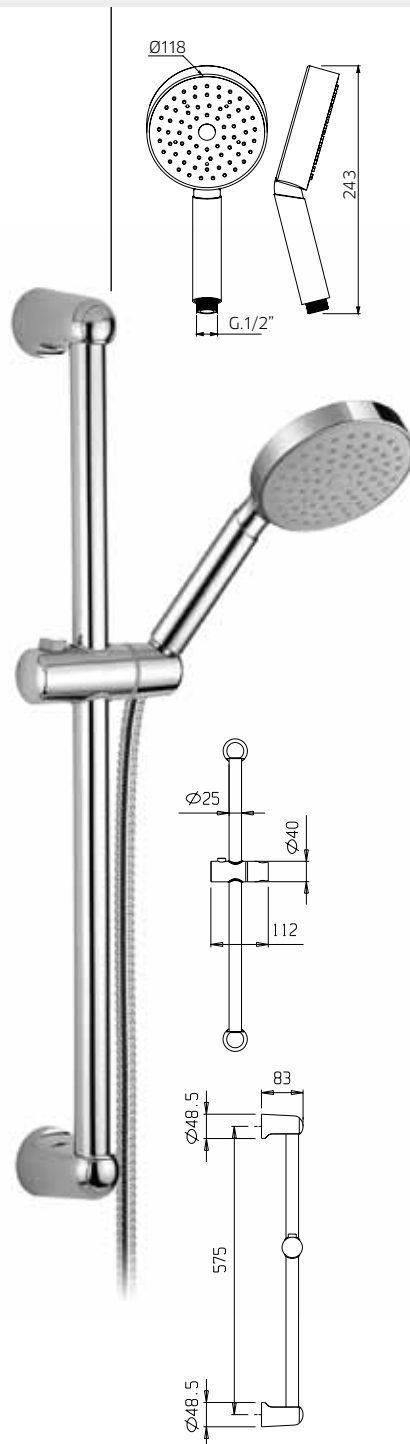

Asta per doccia in ottone, Ø 25mm, con supporto doccia orientabile in abs, flessibile doppia aggraffatura 1,5m e doccetta 3 getti in abs.

Slide rail in brass, Ø 25mm, with swivel bracket in abs, flexible tube double fastening 1,5m, handshower in abs.

Barre de douche en laiton, Ø 25mm, avec support orientable en abs, avec douchette en abs, flexible double maille 1,5m.

Messing Dusche Stange, Ø 25mm, mit verstellbarer Brausehalter abs, Handbrause abs, und Brauseschlauch agraff 1,5m.

Barra ducha en latón, Ø 25mm, con soporte de ducha orientable en abs, flexible double grapado 1,5m y ducha de mano en abs.

10 €57,00 10G €60,00 ■ box = 5 pz

Asta per doccia in ottone, Ø 25mm, con supporto doccia orientabile in abs, flessibile doppia aggraffatura 1,5m e doccetta 3 getti in abs.

Slide rail in brass, Ø 25mm, with swivel bracket in abs, flexible tube double fastening 1,5m, handshower 3 jets spray in abs.

Barre de douche en laiton, Ø 25mm, avec support orientable en abs, avec douchette 3 jets en abs, flexible double maille 1,5m.

Messing Dusche Stange, Ø 25mm, mit verstellbarer Brausehalter abs, 3-Strahl-Handbrause abs, und Brauseschlauch agraff 1,5m.

Barra ducha en latón, Ø 25mm, con soporte de ducha orientable en abs, flexible double grapado 1,5m y ducha de mano 3 chorros en abs.

10 €64,50 10G €67,50 ■ box = 5 pz

Asta per doccia in ottone, Ø 25mm, con supporto doccia orientabile in abs, flessibile doppia aggraffatura 1,5m e doccetta 3 getti in abs.

Slide rail in brass, Ø 25mm, with swivel bracket in abs, flexible tube double fastening 1,5m, handshower in abs.

Barre de douche en laiton, Ø 25mm, avec support orientable en abs, avec douchette en abs, flexible double maille 1,5m.