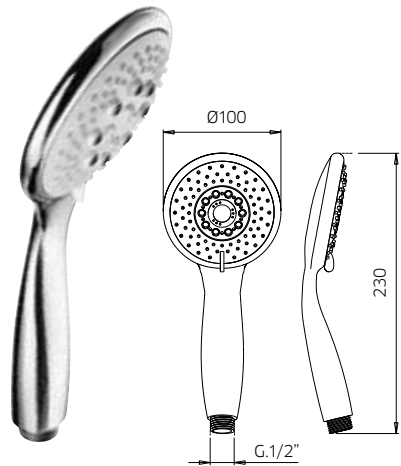

Doccetta in abs Ø 100mm, 3 getti.
Handshower in abs Ø 100mm, 3 jets spray.
Douchette en abs Ø 100mm, 3 jets.
Handbrause abs Ø 100mm, 3-Strahl.
Ducha de mano en abs Ø 100mm, 3 chorros.

l/m	4	6	8	10	12
Kg/cm2	0,5	1	2	3	4
10	€ 54,00				
	■ box = 20 pz				

991122

[easy clean]