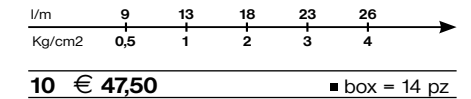

Supporto doccia fisso con flessibile 1,5m e doccia shut-off.
Fixed bracket, flexible 1,5m and shut-off handshower.
Support mural fixe, flexible 1,5m et douchette shut-off.
Brausehalter, Brauseschlauch 1,5m und Handbrause shut-off.
Soporte ducha fijo con flexible 1,5m y ducha de mano shut-off.

Supporto doccia fisso con flessibile 1,5m e doccia shut-off.
Fixed bracket, flexible 1,5m and shut-off handshower.
Support mural fixe, flexible 1,5m et douchette shut-off.
Brausehalter, Brauseschlauch 1,5m und Handbrause shut-off.
Soporte ducha fijo con flexible 1,5m y ducha de mano shut-off.

Supporto doccia fisso con flessibile 1,5m e doccia shut-off.
Fixed bracket, flexible 1,5m and shut-off handshower.
Support mural fixe, flexible 1,5m et douchette shut-off.
Brausehalter, Brauseschlauch 1,5m und Handbrause shut-off.
Soporte ducha fijo con flexible 1,5m y ducha de mano shut-off.