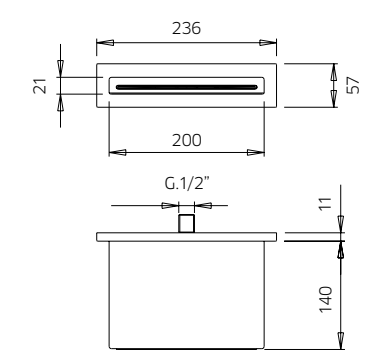

Soffione doccia rettangolare in inox, 535x160mm, da muro.
Inox headshower, 535x160mm, wall mounted.
Tête de douche en inox, 535x160mm, mural.
Inox Kopfdusche, 535x160mm, Wandmontage.
Rociador en inox, 535x160mm, de pared.

Soffione doccia rettangolare in inox, 555x260mm, 2 uscite, da muro.
Inox headshower, 555x260mm, 2 outlets, wall mounted.
Tête de douche en inox, 555x260mm, 2 sorties, mural.
Inox Kopfdusche, 555x260mm, 2-Wegeumsteller, Wandmontage.
Rociador en inox, 555x260mm, 2 salidas, de pared.

Soffione doccia rettangolare in inox, arrotondato, 555x260mm, 2 uscite, da muro.
Inox headshower, 555x260mm, 2 outlets, wall mounted.
Tête de douche en inox, 555x260mm, 2 sorties, mural.
Inox Kopfdusche, 555x260mm, 2-Wegeumsteller, Wandmontage.
Rociador en inox, 555x260mm, 2 salidas, de pared.

Bocca muro a cascata in inox, 300x145mm.
Wall mounted inox spout, 300x145mm.
Bec mural en inox, 300x145mm.
Inox Wand-Wanneneinlauf, 300x145mm.
Caño en inox, 300x145mm.

Bocca muro a cascata in ottone, 236x57mm.
Wall mounted brass spout, 236x57mm.
Bec mural en laiton, 236x57mm.
Messing Wand-Wanneneinlauf, 236x57mm.
Caño en latón, 236x57mm.

9926H4

9926H5

9926H6

9926L1

9926L2