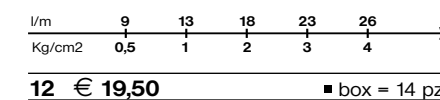

Supporto doccia fisso con flessibile 1,5m e doccia shut-off.
Fixed bracket, flexible 1,5m and shut-off handshower.
Support mural fixe, flexible 1,5m et douchette shut-off.
Brausehalter, Brauseschlauch 1,5m und Handbrause shut-off.
Soporte ducha fijo con flexible 1,5m y ducha de mano shut-off.

Supporto doccia fisso con flessibile 1,5m e doccia shut-off.
Fixed bracket, flexible 1,5m and shut-off handshower.
Support mural fixe, flexible 1,5m et douchette shut-off.
Brausehalter, Brauseschlauch 1,5m und Handbrause shut-off.
Soporte ducha fijo con flexible 1,5m y ducha de mano shut-off.