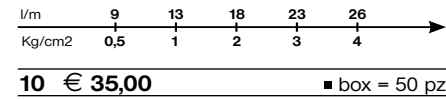

Doccetta in abs, shut-off.
Handshower in abs shut-off.
Douchette en abs shut-off.
Handbrause abs shut-off.
Ducha de mano en abs shut-off.

Doccetta in abs, shut-off.
Handshower in abs shut-off.
Douchette en abs shut-off.
Handbrause abs shut-off.
Ducha de mano en abs shut-off.

Doccetta in abs, shut-off.
Handshower in abs shut-off.
Douchette en abs shut-off.
Handbrause abs shut-off.
Ducha de mano en abs shut-off.