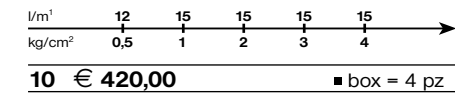

Soffione doccia rettangolare in inox, 535x160mm, da muro.
Inox headshower, 535x160mm, wall mounted.
Tête de douche en inox, 535x160mm, mural.
Inox Kopfdusche, 535x160mm, Wandmontage.
Rociador en inox, 535x160mm, de pared.

Soffione doccia rettangolare in inox, 555x260mm, 2 uscite, da muro.
Inox headshower, 555x260mm, 2 outlets, wall mounted.
Tête de douche en inox, 555x260mm, 2 sorties, mural.
Inox Kopfdusche, 555x260mm, 2-Wegeumsteller, Wandmontage.
Rociador en inox, 555x260mm, 2 salidas, de pared.

Soffione doccia rettangolare in inox, arrotondato, 555x260mm, 2 uscite, da muro.
Inox headshower, 555x260mm, 2 outlets, wall mounted.
Tête de douche en inox, 555x260mm, 2 sorties, mural.
Inox Kopfdusche, 555x260mm, 2-Wegeumsteller, Wandmontage.
Rociador en inox, 555x260mm, 2 salidas, de pared.

Bocca muro a cascata in inox, 300x145mm.
Wall mounted inox spout, 300x145mm.
Bec mural en inox, 300x145mm.
Inox Wand-Wanneneinlauf, 300x145mm.
Caño en inox, 300x145mm.

Bocca muro a cascata in ottone, 236x57mm.
Wall mounted brass spout, 236x57mm.
Bec mural en laiton, 236x57mm.
Messing Wand-Wanneneinlauf, 236x57mm.
Caño en latón, 236x57mm.