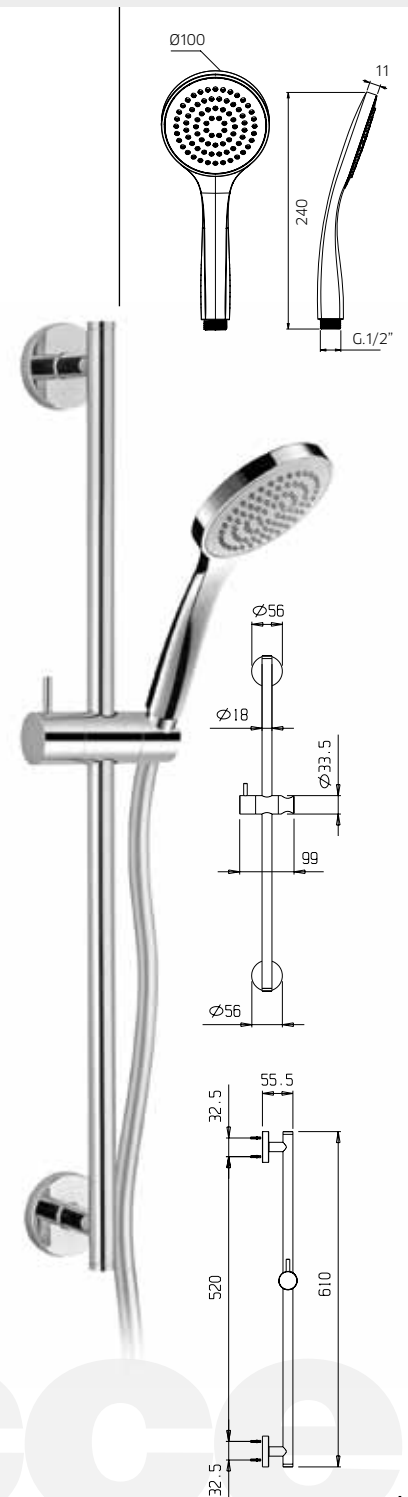

**992047**

Asta per doccia in ottone, Ø 18mm, con supporto doccia orientabile in abs, flessibile doppia aggraffatura 1,5m e doccetta 3 getti in abs.

Slide rail in brass, Ø 18mm, with swivel bracket in abs, flexible tube double fastening 1,5m, handshower 3 jets spray in abs.