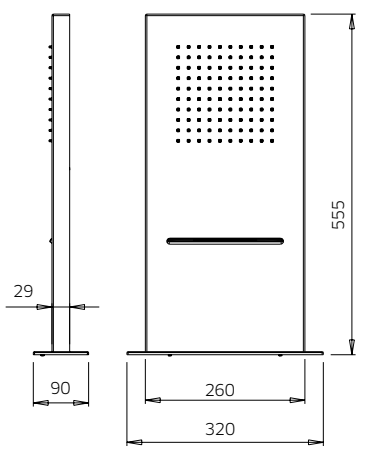

Soffione doccia rettangolare in inox, 535x160mm, da muro.
Inox headshower, 535x160mm, wall mounted.
Tête de douche en inox, 535x160mm, mural.
Inox Kopfdusche, 535x160mm, Wandmontage.
Rociador en inox, 535x160mm, de pared.

Soffione doccia rettangolare in inox, 555x260mm, 2 uscite, da muro.
Inox headshower, 555x260mm, 2 outlets, wall mounted.
Tête de douche en inox, 555x260mm, 2 sorties, mural.
Inox Kopfdusche, 555x260mm, 2-Wegeumsteller, Wandmontage.
Rociador en inox, 555x260mm, 2 salidas, de pared.

Soffione doccia rettangolare in inox, arrotondato, 555x260mm, 2 uscite, da muro.
Inox headshower, 555x260mm, 2 outlets, wall mounted.
Tête de douche en inox, 555x260mm, 2 sorties, mural.
Inox Kopfdusche, 555x260mm, 2-Wegeumsteller, Wandmontage.
Rociador en inox, 555x260mm, 2 salidas, de pared.

Bocca muro a cascata in inox, 300x145mm.
Wall mounted inox spout, 300x145mm.
Bec mural en inox, 300x145mm.
Inox Wand-Wanneneinlauf, 300x145mm.
Caño en inox, 300x145mm.

Bocca muro a cascata in ottone, 236x57mm.
Wall mounted brass spout, 236x57mm.
Bec mural en laiton, 236x57mm.
Messing Wand-Wanneneinlauf, 236x57mm.
Caño en latón, 236x57mm.

9926H4

9926H5

9926H6

9926L1

9926L2