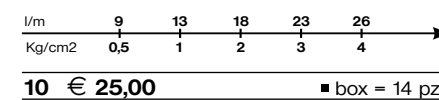

Supporto doccia fisso con flessibile 1,5m e doccia shut-off.
Fixed bracket, flexible 1,5m and shut-off handshower.
Support mural fixe, flexible 1,5m et douchette shut-off.
Brausehalter, Brauseschlauch 1,5m und Handbrause shut-off.
Soporte ducha fijo con flexible 1,5m y ducha de mano shut-off.

Supporto doccia fisso con flessibile 1,5m e doccia shut-off.
Fixed bracket, flexible 1,5m and shut-off handshower.
Support mural fixe, flexible 1,5m et douchette shut-off.
Brausehalter, Brauseschlauch 1,5m und Handbrause shut-off.
Soporte ducha fijo con flexible 1,5m y ducha de mano shut-off.