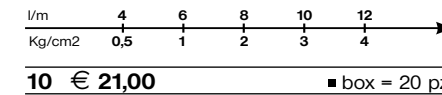

Doccetta in abs Ø 100mm, 3 getti.
Handshower in abs Ø 100mm, 3 jets spray.
Douchette en abs Ø 100mm, 3 jets.
Handbrause abs Ø 100mm, 3-Strahl.
Ducha de mano en abs Ø 100mm, 3 chorros.