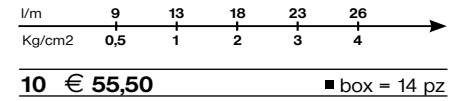

Supporto doccia fisso con erogazione, flessibile 1,5m e doccetta shut-off.
Fixed bracket with water delivery, flexible 1,5m and handshower shut-off.
Support mural fixe avec alimentation, flexible 1,5m et douchette shut-off.
Brausehalter mit Wasserversorgung, Brauseschlauch 1,5m und Handbrause shut-off.
Soporte ducha fijo con toma de agua, flexible 1,5m y ducha de mano shut-off.

Supporto doccia fisso con erogazione, flessibile 1,5m e doccetta shut-off.
Fixed bracket with water delivery, flexible 1,5m and handshower shut-off.
Support mural fixe avec alimentation, flexible 1,5m et douchette shut-off.
Brausehalter mit Wasserversorgung, Brauseschlauch 1,5m und Handbrause shut-off.
Soporte ducha fijo con toma de agua, flexible 1,5m y ducha de mano shut-off.

Supporto doccia fisso con erogazione, flessibile 1,5m e doccetta shut-off.
Fixed bracket with water delivery, flexible 1,5m and handshower shut-off.
Support mural fixe avec alimentation, flexible 1,5m et douchette shut-off.
Brausehalter mit Wasserversorgung, Brauseschlauch 1,5m und Handbrause shut-off.
Soporte ducha fijo con toma de agua, flexible 1,5m y ducha de mano shut-off.