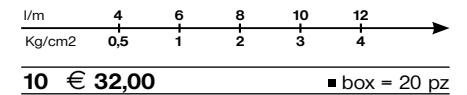

Doccetta in abs Ø 100mm, 3 getti.
Handshower in abs Ø 100mm, 3 jets spray.
Douchette en abs Ø 100mm, 3 jets.
Handbrause abs Ø 100mm, 3-Strahl.
Ducha de mano en abs Ø 100mm, 3 chorros.