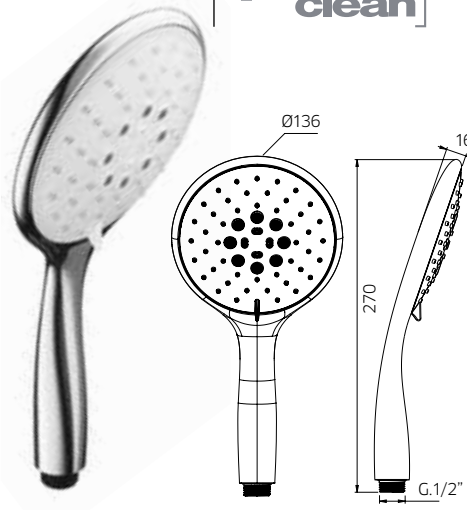

Doccetta in abs Ø 136mm, 3 getti.
Handshower in abs Ø 136mm, 3 jets spray.
Douchette en abs Ø 136mm, 3 jets.
Handbrause abs Ø 136mm, 3-Strahl.
Ducha de mano en abs Ø 136mm, 3 chorros.

l/m	4	6	8	10	12
Kg/cm2	0,5	1	2	3	4
10	€ 70,00				
	■ box = 20 pz				

991124

[easy clean]