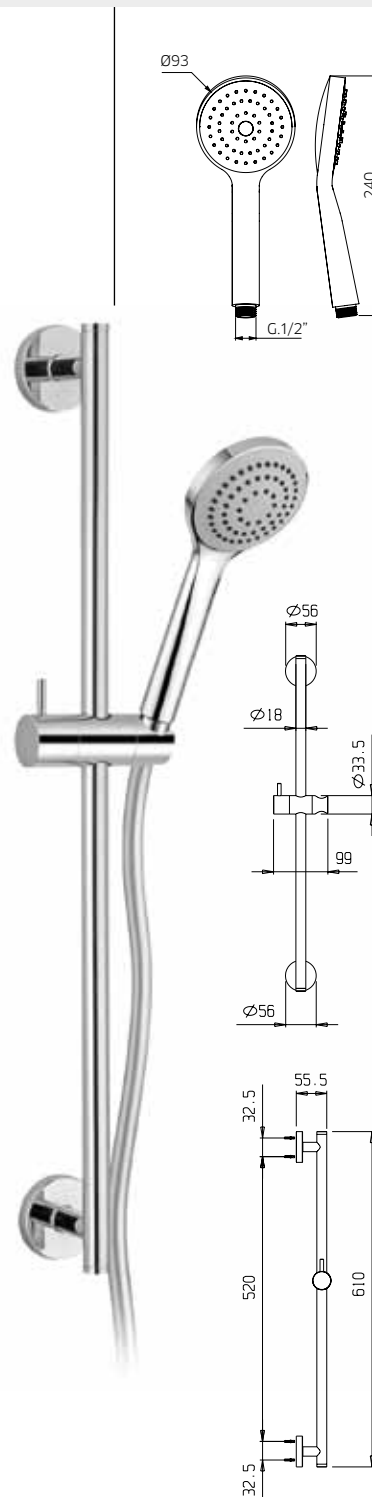

**992047**

Asta per doccia in ottone, Ø 18mm, con supporto doccia orientabile in abs, flessibile doppia aggraffatura 1,5m e doccetta 3 getti in abs.

Slide rail in brass, Ø 18mm, with swivel bracket in abs, flexible tube double fastening 1,5m, handshower 3 jets spray in abs.