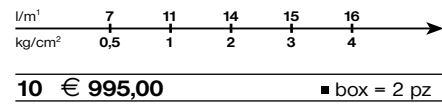

Soffione doccia rettangolare in inox, 535x160mm, da muro.
Inox headshower, 535x160mm, wall mounted.
Tête de douche en inox, 535x160mm, mural.
Inox Kopfdusche, 535x160mm, Wandmontage.
Rociador en inox, 535x160mm, de pared.

Soffione doccia rettangolare in inox, 555x260mm, 2 uscite, da muro.
Inox headshower, 555x260mm, 2 outlets, wall mounted.
Tête de douche en inox, 555x260mm, 2 sorties, mural.
Inox Kopfdusche, 555x260mm, 2-Wegeumsteller, Wandmontage.
Rociador en inox, 555x260mm, 2 salidas, de pared.

Soffione doccia rettangolare in inox, arrotondato, 555x260mm, 2 uscite, da muro.
Inox headshower, 555x260mm, 2 outlets, wall mounted.
Tête de douche en inox, 555x260mm, 2 sorties, mural.
Inox Kopfdusche, 555x260mm, 2-Wegeumsteller, Wandmontage.
Rociador en inox, 555x260mm, 2 salidas, de pared.

Bocca muro a cascata in inox, 300x145mm.
Wall mounted inox spout, 300x145mm.
Bec mural en inox, 300x145mm.
Inox Wand-Wanneneinlauf, 300x145mm.
Caño en inox, 300x145mm.

Bocca muro a cascata in ottone, 236x57mm.
Wall mounted brass spout, 236x57mm.
Bec mural en laiton, 236x57mm.
Messing Wand-Wanneneinlauf, 236x57mm.
Caño en latón, 236x57mm.