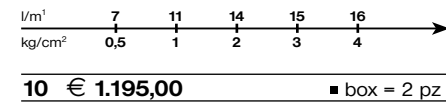

Soffione doccia rettangolare in inox, 535x160mm, da muro.
Inox headshower, 535x160mm, wall mounted.
Tête de douche en inox, 535x160mm, mural.
Inox Kopfdusche, 535x160mm, Wandmontage.
Rociador en inox, 535x160mm, de pared.

Soffione doccia rettangolare in inox, 555x260mm, 2 uscite, da muro.
Inox headshower, 555x260mm, 2 outlets, wall mounted.
Tête de douche en inox, 555x260mm, 2 sorties, mural.
Inox Kopfdusche, 555x260mm, 2-Wegeumsteller, Wandmontage.
Rociador en inox, 555x260mm, 2 salidas, de pared.

Soffione doccia rettangolare in inox, arrotondato, 555x260mm, 2 uscite, da muro.
Inox headshower, 555x260mm, 2 outlets, wall mounted.
Tête de douche en inox, 555x260mm, 2 sorties, mural.
Inox Kopfdusche, 555x260mm, 2-Wegeumsteller, Wandmontage.
Rociador en inox, 555x260mm, 2 salidas, de pared.

Bocca muro a cascata in inox, 300x145mm.
Wall mounted inox spout, 300x145mm.
Bec mural en inox, 300x145mm.
Inox Wand-Wanneneinlauf, 300x145mm.
Caño en inox, 300x145mm.

Bocca muro a cascata in ottone, 236x57mm.
Wall mounted brass spout, 236x57mm.
Bec mural en laiton, 236x57mm.
Messing Wand-Wanneneinlauf, 236x57mm.
Caño en latón, 236x57mm.