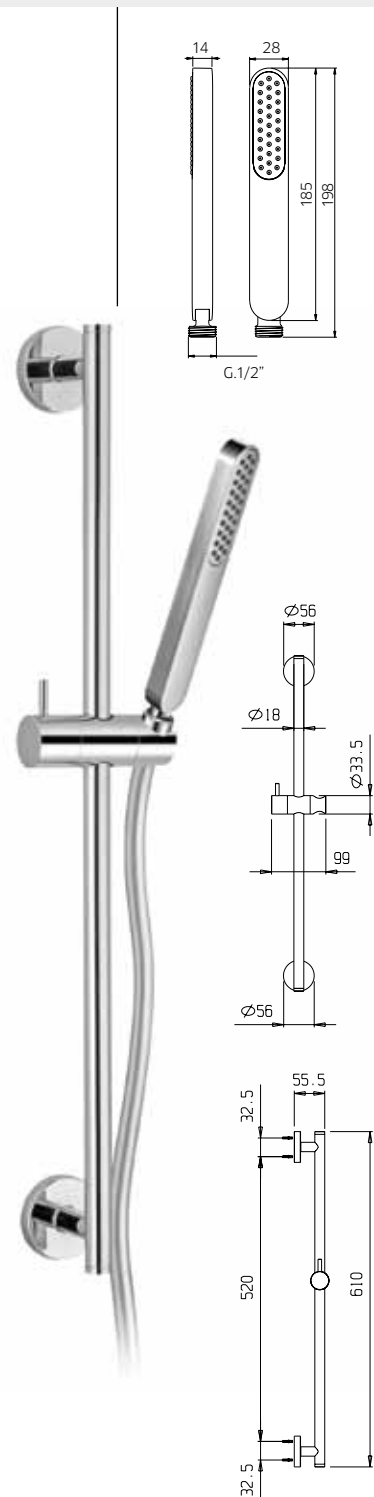

**992047**

Asta per doccia in ottone, Ø 18mm, con supporto doccia orientabile in abs, flessibile doppia aggraffatura 1,5m e doccetta 3 getti in abs.

Slide rail in brass, Ø 18mm, with swivel bracket in abs, flexible tube double fastening 1,5m, handshower 3 jets spray in abs.