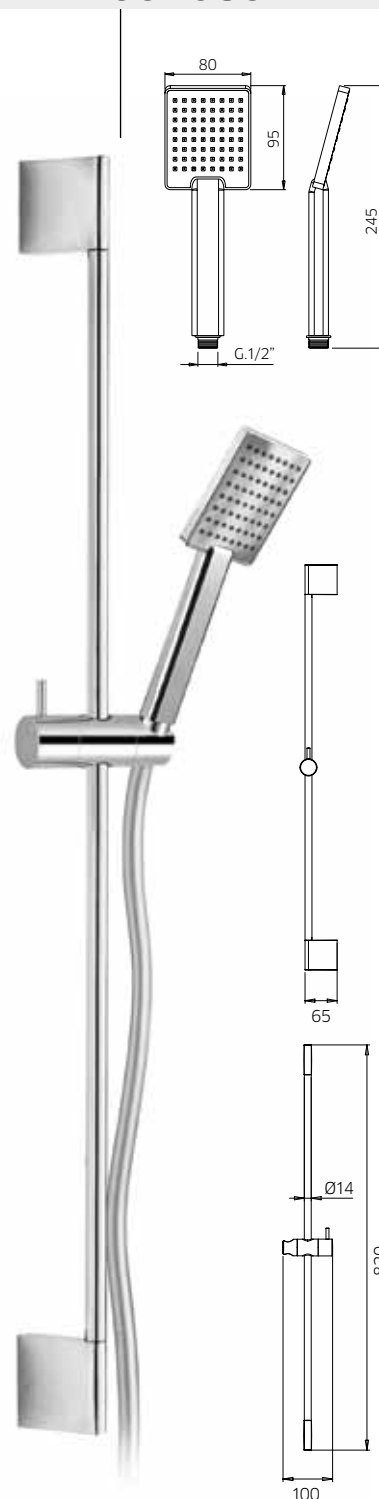

Asta per doccia in ottone, Ø 14mm, con supporto doccia orientabile in abs, flessibile doppia aggraffatura 1,5m e doccetta in abs.

Slide rail in brass, Ø 14mm, with swivel bracket in abs, flexible tube double fastening 1,5m, handshower in abs.

Barre de douche en laiton, Ø 14mm, avec support orientable en abs, avec douchette en abs, flexible double maille 1,5m.

Messing Dusche Stange, Ø 14mm, mit verstellbarer Brausehalter abs, Handbrause abs, und Brauseschlauch agraff 1,5m.

Barra ducha en latón, Ø 14mm, con soporte de ducha orientable en abs, flexible double grapado 1,5m y ducha de mano en abs.

10 €101,00 10G €104,00 ■ box = 5 pz

Asta per doccia in ottone, Ø 14mm, con supporto doccia orientabile in abs, flessibile doppia aggraffatura 1,5m e doccetta in abs.

Slide rail in brass, Ø 14mm, with swivel bracket in abs, flexible tube double fastening 1,5m, handshower in abs.

Barre de douche en laiton, Ø 14mm, avec support orientable en abs, avec douchette en abs, flexible double maille 1,5m.

Messing Dusche Stange, Ø 14mm, mit verstellbarer Brausehalter abs, Handbrause abs, und Brauseschlauch agraff 1,5m.

Barra ducha en latón, Ø 14mm, con soporte de ducha orientable en abs, flexible double grapado 1,5m y ducha de mano en abs.

10 €116,50 10G €119,50 ■ box = 5 pz

Asta per doccia in ottone, Ø 14mm, con supporto doccia orientabile in abs, flessibile doppia aggraffatura 1,5m e doccetta in abs.

Slide rail in brass, Ø 14mm, with swivel bracket in abs, flexible tube double fastening 1,5m, handshower in abs.

Barre de douche en laiton, Ø 14mm, avec support orientable en abs, avec douchette en abs, flexible double maille 1,5m.

Messing Dusche Stange, Ø 14mm, mit verstellbarer Brausehalter abs, Handbrause abs, und Brauseschlauch agraff 1,5m.