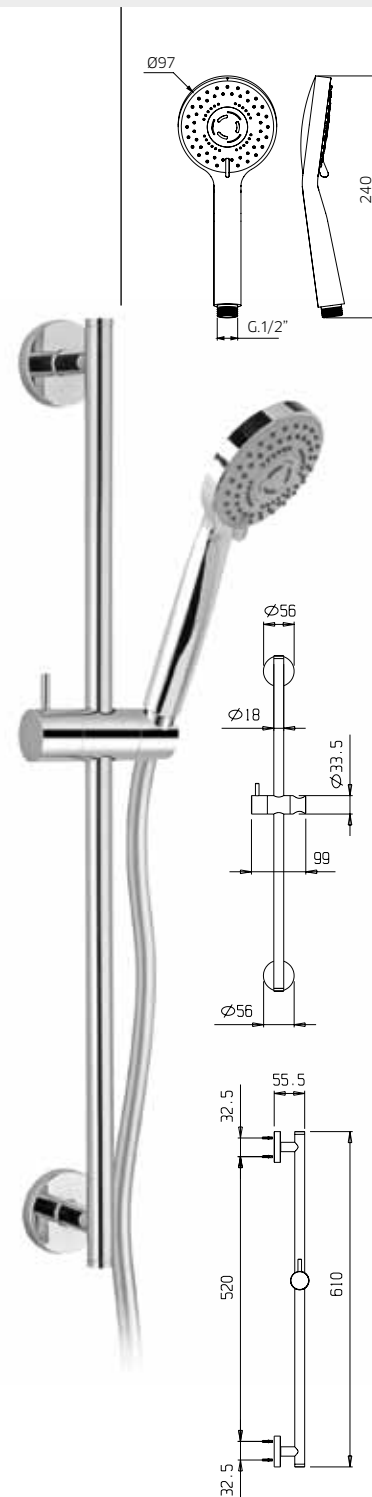

**992047**

Asta per doccia in ottone, Ø 18mm, con supporto doccia orientabile in abs, flessibile doppia aggraffatura 1,5m e doccetta 3 getti in abs.

Slide rail in brass, Ø 18mm, with swivel bracket in abs, flexible tube double fastening 1,5m, handshower 3 jets spray in abs.