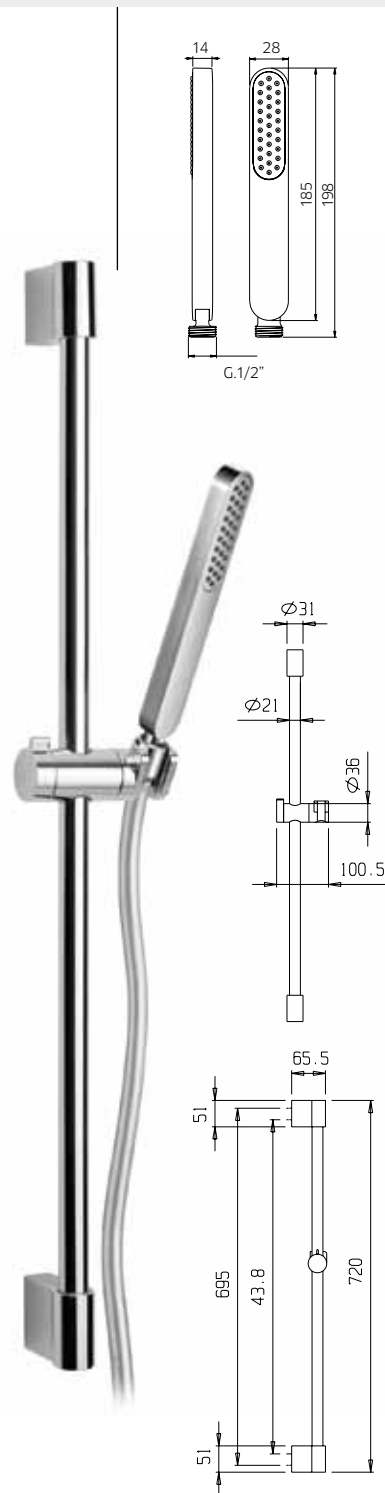

Asta per doccia in ottone, Ø 22mm, con supporto doccia orientabile in abs, flessibile doppia aggraffatura 1,5m e doccetta in abs.

Slide rail in brass, Ø 22mm, with swivel bracket in abs, flexible tube double fastening 1,5m, handshower in abs.

Barre de douche en laiton, Ø 22mm, avec support orientable en abs, avec douchette en abs, flexible double maille 1,5m.

Messing Dusche Stange, Ø 22mm, mit verstellbarer Brausehalter abs, Handbrause abs, und Brauseschlauch agraff 1,5m.

Barra ducha en latón, Ø 22mm, con soporte de ducha orientable en abs, flexible double grapado 1,5m y ducha de mano en abs.

10 €70,00 10G €73,00 ■ box = 5 pz

Asta per doccia in ottone, Ø 22mm, con supporto doccia orientabile in abs, flessibile doppia aggraffatura 1,5m e doccetta in abs.

Slide rail in brass, Ø 22mm, with swivel bracket in abs, flexible tube double fastening 1,5m, handshower in abs.

Barre de douche en laiton, Ø 22mm, avec support orientable en abs, avec douchette en abs, flexible double maille 1,5m.

Messing Dusche Stange, Ø 22mm, mit verstellbarer Brausehalter abs, Handbrause abs, und Brauseschlauch agraff 1,5m.

Barra ducha en latón, Ø 22mm, con soporte de ducha orientable en abs, flexible double grapado 1,5m y ducha de mano en abs.

10 €85,50 10G €88,50 ■ box = 5 pz

Asta per doccia in ottone, Ø 22mm, con supporto doccia orientabile in abs, flessibile doppia aggraffatura 1,5m e doccetta in abs.

Slide rail in brass, Ø 22mm, with swivel bracket in abs, flexible tube double fastening 1,5m, handshower in abs.

Barre de douche en laiton, Ø 22mm, avec support orientable en abs, avec douchette en abs, flexible double maille 1,5m.

Messing Dusche Stange, Ø 22mm, mit verstellbarer Brausehalter abs, Handbrause abs, und Brauseschlauch agraff 1,5m.