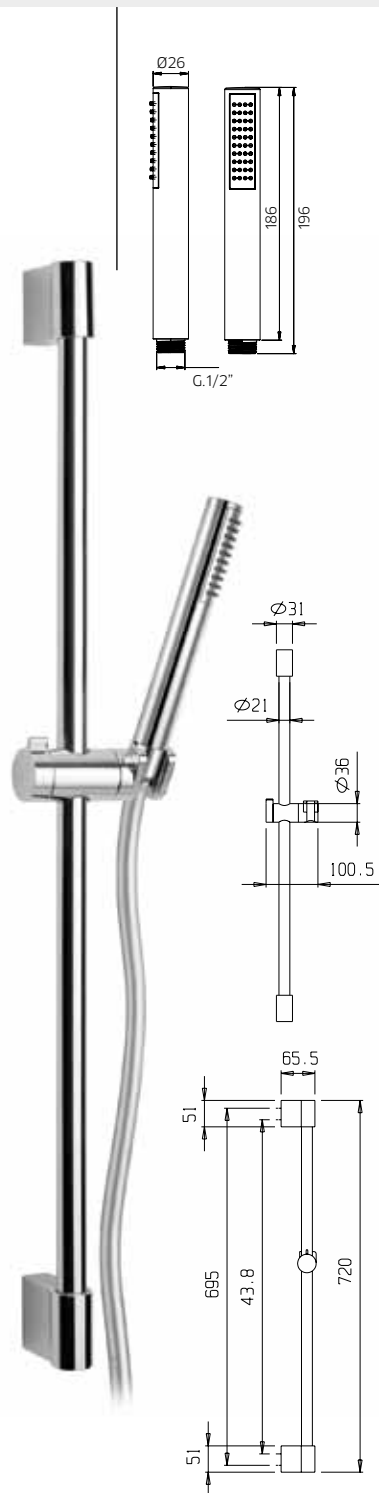

Barra ducha en latón, Ø 22mm, con soporte de ducha orientable en abs, flexible double grapado 1,5m y ducha de mano 3 chorros en abs.

10 €75,50 10G €78,50 ■ box = 5 pz

Asta per doccia in ottone, Ø 22mm, con supporto doccia orientabile in abs, flessibile doppia aggraffatura 1,5m e doccetta in abs.

Slide rail in brass, Ø 22mm, with swivel bracket in abs, flexible tube double fastening 1,5m, handshower in abs.

Barre de douche en laiton, Ø 22mm, avec support orientable en abs, avec douchette en abs, flexible double maille 1,5m.

Messing Dusche Stange, Ø 22mm, mit verstellbarer Brausehalter abs, Handbrause abs, und Brauseschlauch agraff 1,5m.

Barra ducha en latón, Ø 22mm, con soporte de ducha orientable en abs, flexible double grapado 1,5m y ducha de mano en abs.

10 €81,50 10G €84,50 ■ box = 5 pz

Asta per doccia in ottone, Ø 22mm, con supporto doccia orientabile in abs, flessibile doppia aggraffatura 1,5m e doccetta in abs.

Slide rail in brass, Ø 22mm, with swivel bracket in abs, flexible tube double fastening 1,5m, handshower in abs.

Barre de douche en laiton, Ø 22mm, avec support orientable en abs, avec douchette en abs, flexible double maille 1,5m.

Messing Dusche Stange, Ø 22mm, mit verstellbarer Brausehalter abs, Handbrause abs, und Brauseschlauch agraff 1,5m.

Barra ducha en latón, Ø 22mm, con soporte de ducha orientable en abs, flexible double grapado 1,5m y ducha de mano en abs.

10 €78,50 10G €81,50 ■ box = 5 pz

9920F2