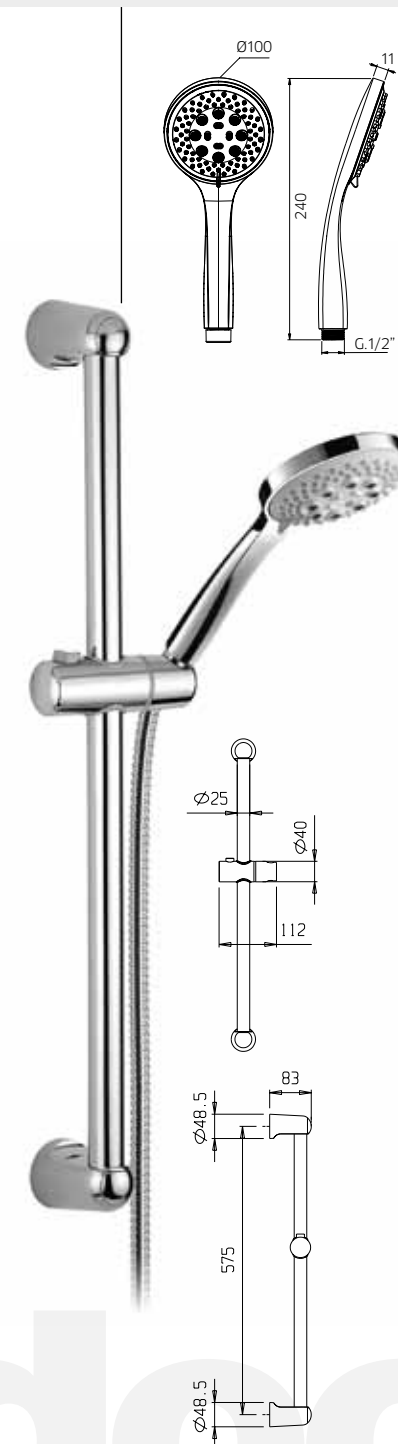

**9920H7**

**9920H8**

Asta per doccia in ottone, Ø 25mm, con supporto doccia orientabile in abs, flessibile doppia aggraffatura 1,5m e doccetta 4 getti in abs.

Slide rail in brass, Ø 25mm, with swivel bracket in abs, flexible tube double fastening 1,5m, handshower 4 jets spray in abs.