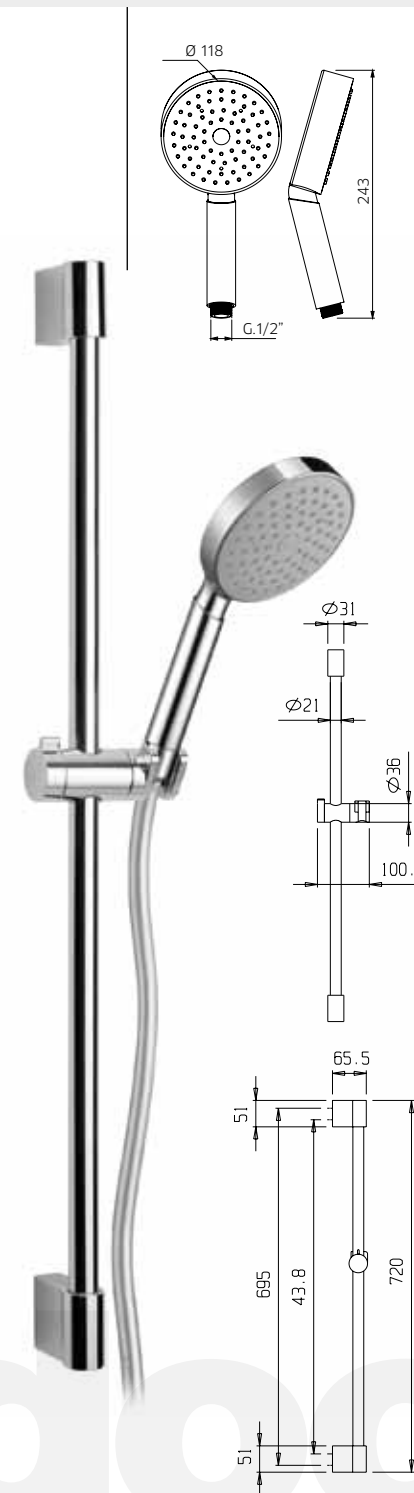

**9920F7**

Asta per doccia in ottone, Ø 22mm, con supporto doccia orientabile in abs, flessibile doppia aggraffatura 1,5m e doccetta 3 getti in abs.

Slide rail in brass, Ø 22mm, with swivel bracket in abs, flexible tube double fastening 1,5m, handshower 3 jets spray in abs.