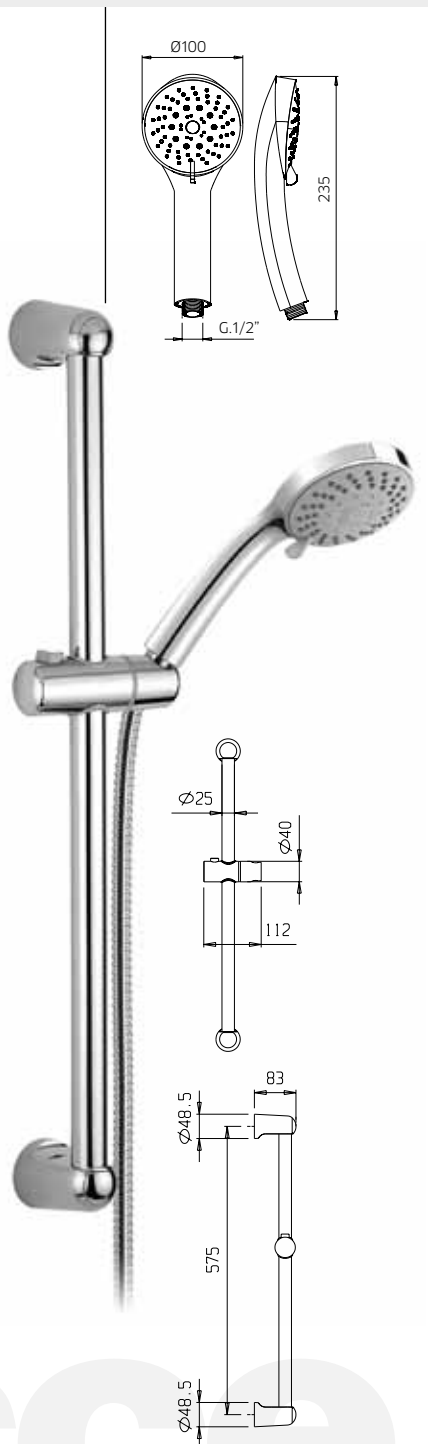

**9920H7**

**9920H8**

Asta per doccia in ottone, Ø 25mm, con supporto doccia orientabile in abs, flessibile doppia aggraffatura 1,5m e doccetta 4 getti in abs.

Slide rail in brass, Ø 25mm, with swivel bracket in abs, flexible tube double fastening 1,5m, handshower 4 jets spray in abs.