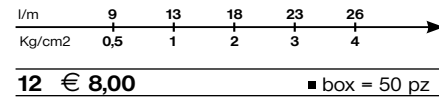

Doccetta in abs, shut-off.
Handshower in abs shut-off.
Douchette en abs shut-off.
Handbrause abs shut-off.
Ducha de mano en abs shut-off.

Doccetta in abs, shut-off.
Handshower in abs shut-off.
Douchette en abs shut-off.
Handbrause abs shut-off.
Ducha de mano en abs shut-off.

Doccetta in abs, shut-off.
Handshower in abs shut-off.
Douchette en abs shut-off.
Handbrause abs shut-off.
Ducha de mano en abs shut-off.