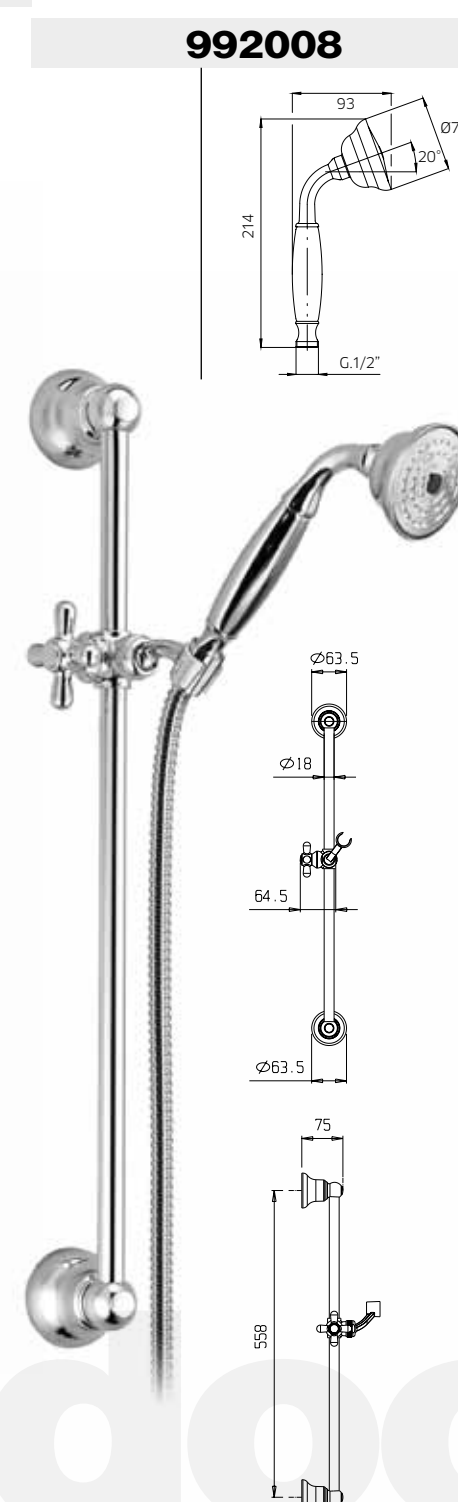

**9920i6**

**9920i7**

**992008**

**992007**

Asta per doccia in ottone, 16x16mm, con supporto doccia orientabile in abs.

Slide rail in brass, 16x16mm, with swivel bracket in abs.

Barre de douche en laiton, 16x16mm, avec support orientable en abs.