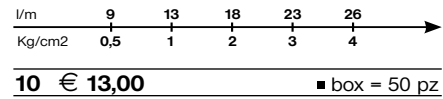

Doccetta in abs, shut-off.
Handshower in abs shut-off.
Douchette en abs shut-off.
Handbrause abs shut-off.
Ducha de mano en abs shut-off.

Doccetta in abs, shut-off.
Handshower in abs shut-off.
Douchette en abs shut-off.
Handbrause abs shut-off.
Ducha de mano en abs shut-off.

Doccetta in abs, shut-off.
Handshower in abs shut-off.
Douchette en abs shut-off.
Handbrause abs shut-off.
Ducha de mano en abs shut-off.