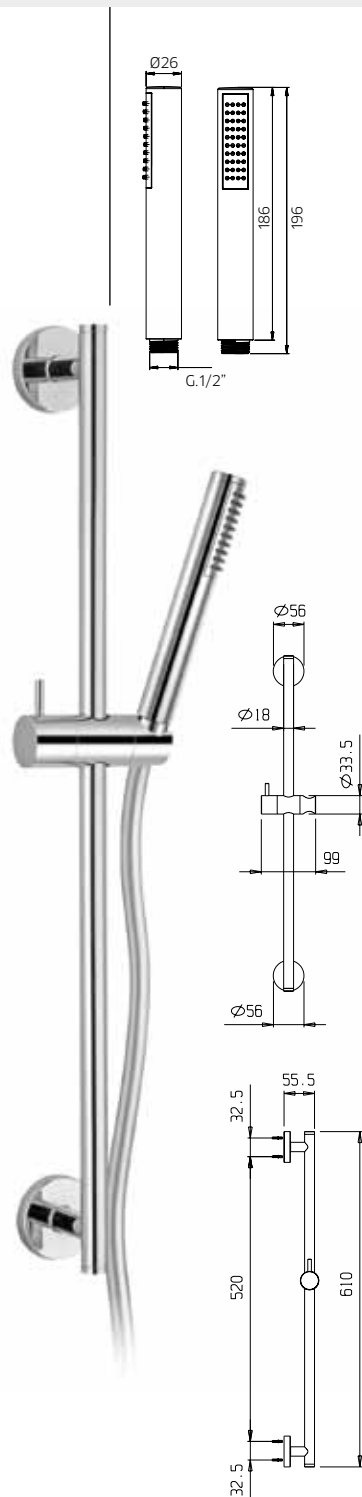

**992047**

Asta per doccia in ottone, Ø 18mm, con supporto doccia orientabile in abs, flessibile doppia aggraffatura 1,5m e doccetta 3 getti in abs.

Slide rail in brass, Ø 18mm, with swivel bracket in abs, flexible tube double fastening 1,5m, handshower 3 jets spray in abs.