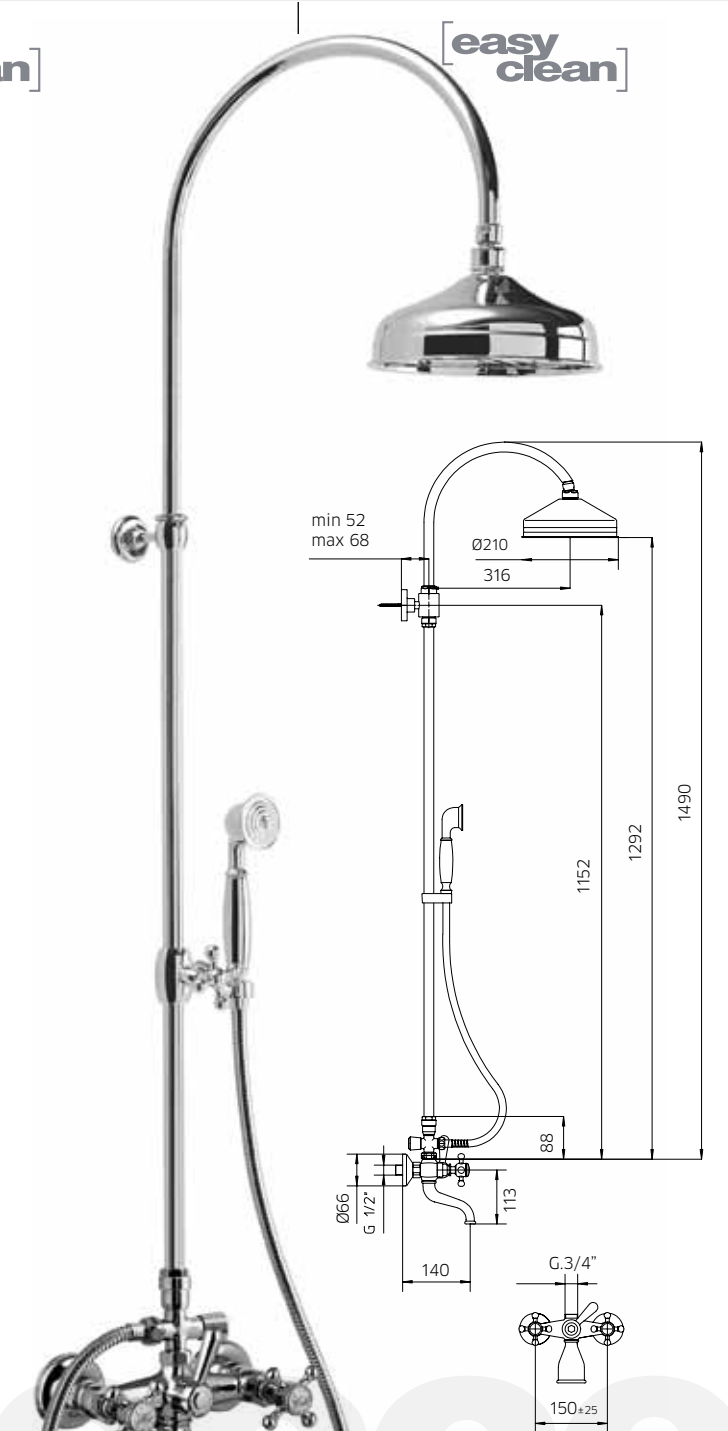

Gruppo per vasca con colonna doccia integrata, soffione, deviatore, senza flessibile né doccetta.

Wall mounted bath-shower, with column, with diverter, without shower kit.

Mélangeur de bain-douche, avec colonne, inversur, sans douchette ni flexible.

Bade-Einhebelmischer, Aufputz, Umsteller, ohne Handbrause und ohne Brauseschlauch.

Batería para bañera, con columna, distribuidor, sin flexible ni ducha de mano.

l/m¹	6	12	16	20	24
kg/cm²	0,5	1	2	3	4
10	€ 610,00	50	€ 1.220,00		
51	€ 1.220,00	53	€ 1.525,00		
■ box = 1 pz					

Gruppo per vasca con colonna doccia integrata, soffione, deviatore, flessibile 1,5m e doccetta.

Wall mounted bath-shower, with column, with diverter, with flexible tube 1,5m and handshower.

Mélangeur de bain-douche, avec colonne, inversur, flexible 1,5m et douchette.

Bade-Einhebelmischer, Aufputz, Umsteller, Brauseschlauch 1,5m und Handbrause.

Batería para bañera, con columna, distribuidor, flexible 1,5m y ducha de mano.

l/m¹	6	12	16	20	24
kg/cm²	0,5	1	2	3	4
10	€ 670,00	50	€ 1.340,00		
51	€ 1.340,00	53	€ 1.675,00		
■ box = 1 pz					

Gruppo per vasca con colonna doccia integrata, soffione, deviatore, senza flessibile né doccetta.

Wall mounted bath-shower, with column, with diverter, without shower kit.

Mélangeur de bain-douche, avec colonne, inversur, sans douchette ni flexible.

Bade-Einhebelmischer, Aufputz, Umsteller, ohne Handbrause und ohne Brauseschlauch.

Batería para bañera, con columna, distribuidor, sin flexible ni ducha de mano.

l/m¹	6	12	16	20	24
kg/cm²	0,5	1	2	3	4
10	€ 775,00	50	€ 1.550,00		
51	€ 1.550,00	53	€ 1.937,50		
■ box = 1 pz					

Gruppo per vasca con colonna doccia integrata, soffione, deviatore, flessibile 1,5m e doccetta.

Wall mounted bath-shower, with column, with diverter, with flexible tube 1,5m and handshower.