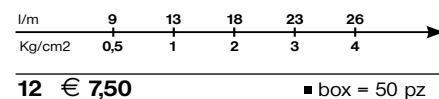

Doccetta in abs, shut-off.
Handshower in abs shut-off.
Douchette en abs shut-off.
Handbrause abs shut-off.
Ducha de mano en abs shut-off.

Doccetta in abs, shut-off.
Handshower in abs shut-off.
Douchette en abs shut-off.
Handbrause abs shut-off.
Ducha de mano en abs shut-off.