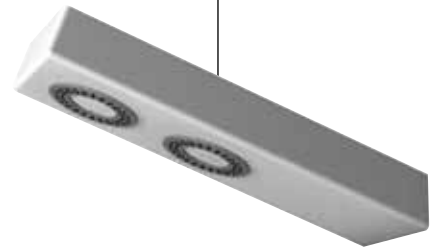

Soffione doccia in ceramica a 2 getti.
Ceramic headshower, 2 jets spray.
Pomme de douche en ceramique, 2 jets.
Keramik Kopfdusche, 2-Strahl.
Rociador de cerámica, 2 chorros.

Soffione doccia in ceramica a 1 getto.
Ceramic headshower, 1 jet spray.
Pomme de douche en ceramique, 1 jet.
Keramik Kopfdusche, 1-Strahl.
Rociador de cerámica, 1 chorro.

Soffione doccia in ceramica a 1 getto.
Ceramic headshower, 1 jet spray.
Pomme de douche en ceramique, 1 jet.
Keramik Kopfdusche, 1-Strahl.
Rociador de cerámica, 1 chorro.

10 € 289,00 ■ box = 4 pz

10 € 199,00 ■ box = 4 pz

10 € 389,00 ■ box = 2 pz

992678

[ceramica]

992679

[ceramica]