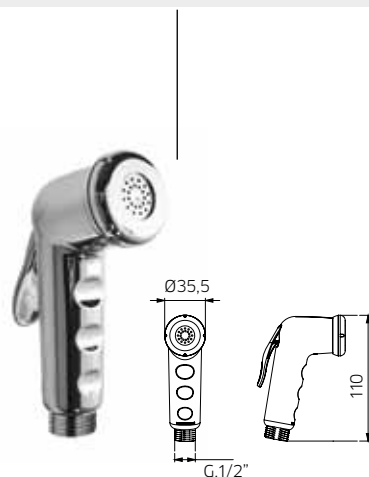

**991147**

**991147**

Supporto doccia fisso con flessibile 1,5m e doccia shut-off.  
Fixed bracket, flexible 1,5m and shut-off handshower.  
Support mural fixe, flexible 1,5m et douchette shut-off.  
Brausehalter, Brauseschlauch 1,5m und Handbrause shut-off.  
Soporte ducha fijo con flexible 1,5m y ducha de mano shut-off.