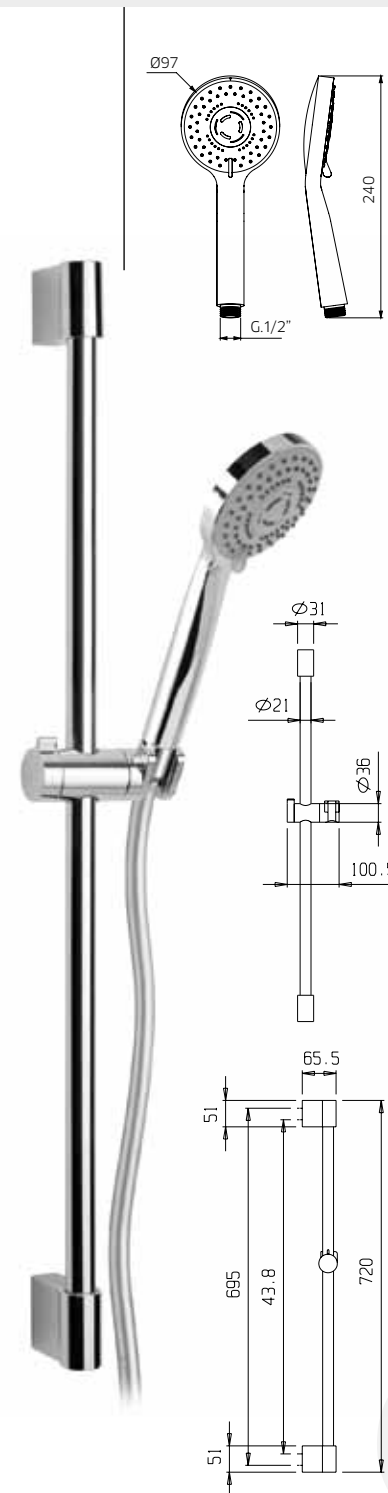

Asta per doccia in ottone, Ø 22mm, con supporto doccia orientabile in abs, flessibile doppia aggraffatura 1,5m e doccetta in abs.

Slide rail in brass, Ø 22mm, with swivel bracket in abs, flexible tube double fastening 1,5m, handshower in abs.

Barre de douche en laiton, Ø 22mm, avec support orientable en abs, avec douchette en abs, flexible double maille 1,5m.

Messing Dusche Stange, Ø 22mm, mit verstellbarer Brausehalter abs, Handbrause abs, und Brauseschlauch agraff 1,5m.

Barra ducha en latón, Ø 22mm, con soporte de ducha orientable en abs, flexible double grapado 1,5m y ducha de mano en abs.

10 €70,00 10G €73,00 ■ box = 5 pz

Asta per doccia in ottone, Ø 22mm, con supporto doccia orientabile in abs, flessibile doppia aggraffatura 1,5m e doccetta in abs.

Slide rail in brass, Ø 22mm, with swivel bracket in abs, flexible tube double fastening 1,5m, handshower in abs.

Barre de douche en laiton, Ø 22mm, avec support orientable en abs, avec douchette en abs, flexible double maille 1,5m.

Messing Dusche Stange, Ø 22mm, mit verstellbarer Brausehalter abs, Handbrause abs, und Brauseschlauch agraff 1,5m.

Barra ducha en latón, Ø 22mm, con soporte de ducha orientable en abs, flexible double grapado 1,5m y ducha de mano en abs.

10 €85,50 10G €88,50 ■ box = 5 pz

Asta per doccia in ottone, Ø 22mm, con supporto doccia orientabile in abs, flessibile doppia aggraffatura 1,5m e doccetta in abs.

Slide rail in brass, Ø 22mm, with swivel bracket in abs, flexible tube double fastening 1,5m, handshower in abs.

Barre de douche en laiton, Ø 22mm, avec support orientable en abs, avec douchette en abs, flexible double maille 1,5m.

Messing Dusche Stange, Ø 22mm, mit verstellbarer Brausehalter abs, Handbrause abs, und Brauseschlauch agraff 1,5m.