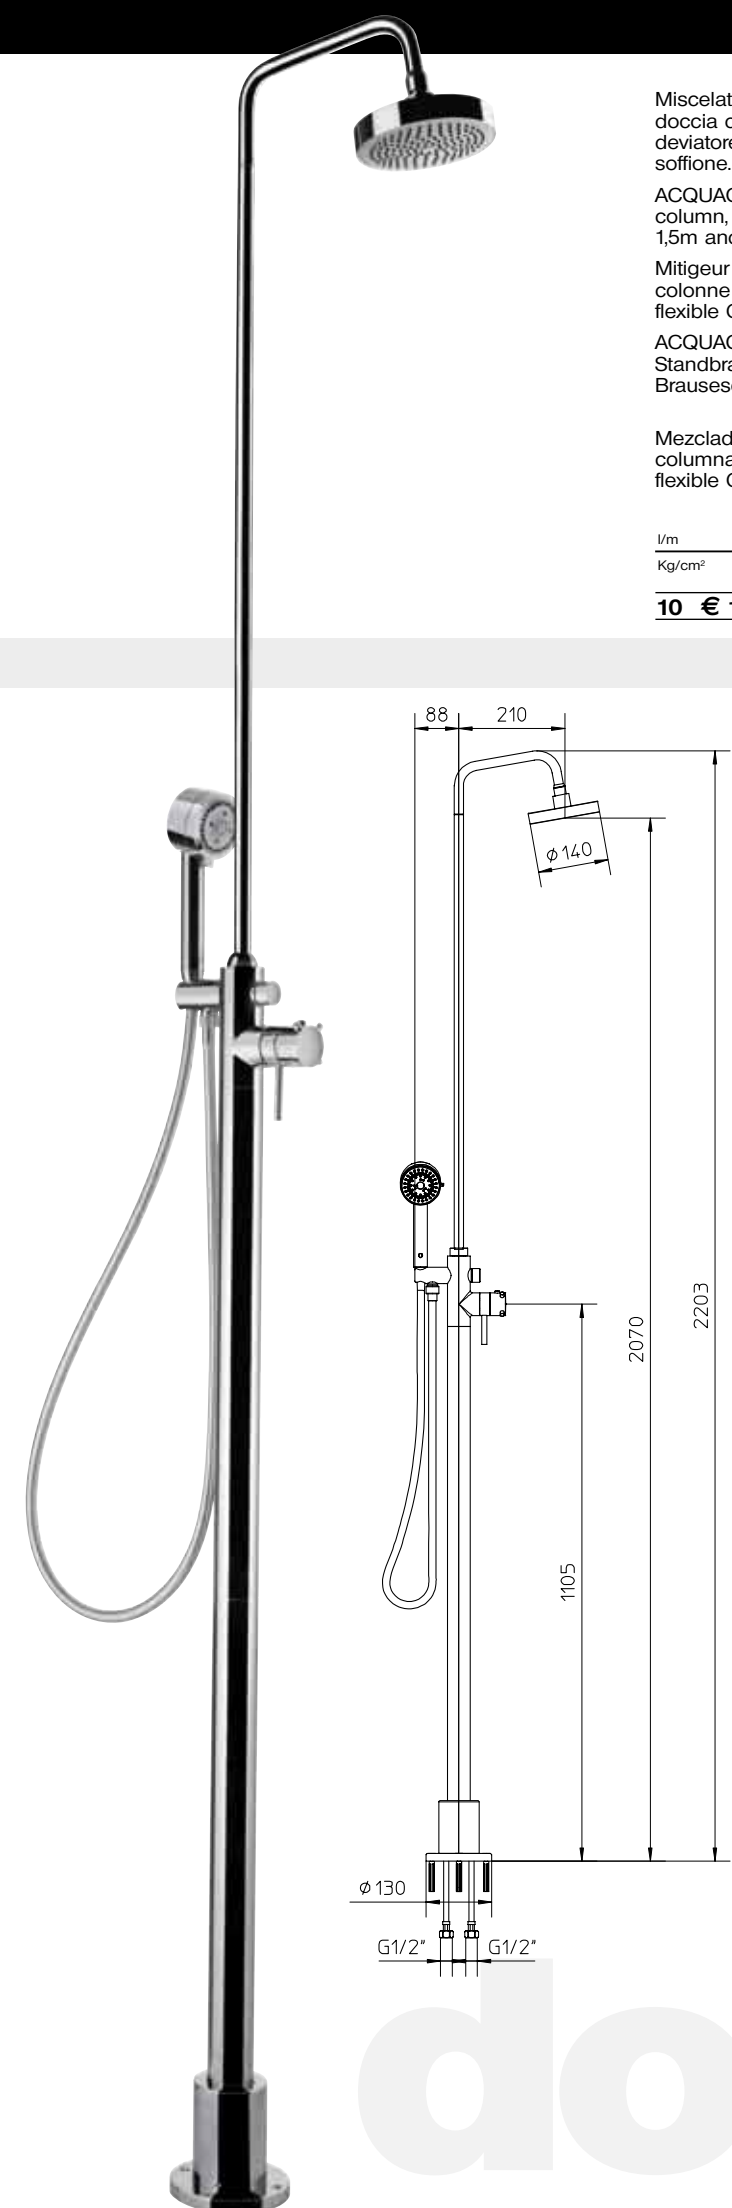

132121

[acqua clima] [easy clean]