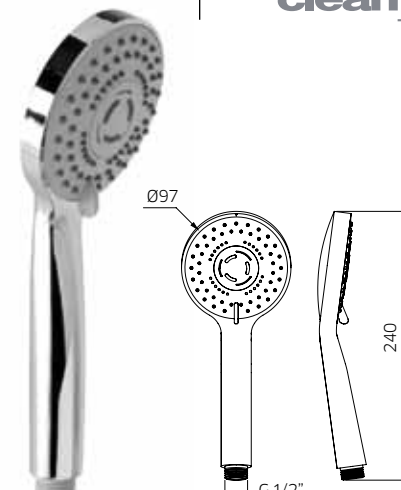

Doccetta in abs Ø 100mm, 3 getti.
Handshower in abs Ø 100mm, 3 jets spray.
Douchette en abs Ø 100mm, 3 jets.
Handbrause abs Ø 100mm, 3-Strahl.
Ducha de mano en abs Ø 100mm, 3 chorros.

991112

[easy clean]