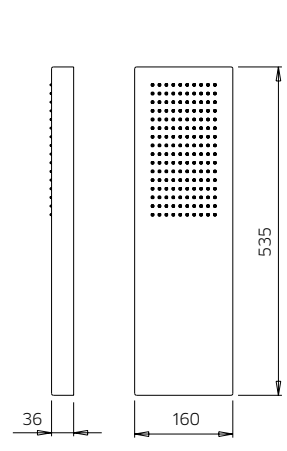

Soffione doccia rettangolare in inox, 535x160mm, da muro.
Inox headshower, 535x160mm, wall mounted.
Tête de douche en inox, 535x160mm, mural.
Inox Kopfdusche, 535x160mm, Wandmontage.
Rociador en inox, 535x160mm, de pared.

Soffione doccia rettangolare in inox, 555x260mm, 2 uscite, da muro.
Inox headshower, 555x260mm, 2 outlets, wall mounted.
Tête de douche en inox, 555x260mm, 2 sorties, mural.
Inox Kopfdusche, 555x260mm, 2-Wegeumsteller, Wandmontage.
Rociador en inox, 555x260mm, 2 salidas, de pared.

Soffione doccia rettangolare in inox, arrotondato, 555x260mm, 2 uscite, da muro.
Inox headshower, 555x260mm, 2 outlets, wall mounted.
Tête de douche en inox, 555x260mm, 2 sorties, mural.
Inox Kopfdusche, 555x260mm, 2-Wegeumsteller, Wandmontage.
Rociador en inox, 555x260mm, 2 salidas, de pared.

Bocca muro a cascata in inox, 300x145mm.
Wall mounted inox spout, 300x145mm.
Bec mural en inox, 300x145mm.
Inox Wand-Wanneneinlauf, 300x145mm.
Caño en inox, 300x145mm.

Bocca muro a cascata in ottone, 236x57mm.
Wall mounted brass spout, 236x57mm.
Bec mural en laiton, 236x57mm.
Messing Wand-Wanneneinlauf, 236x57mm.
Caño en latón, 236x57mm.

9926H4

9926H5

9926H6

9926L1

9926L2