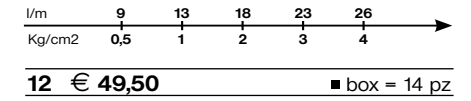

Supporto doccia fisso con erogazione, flessibile 1,5m e doccetta shut-off.
Fixed bracket with water delivery, flexible 1,5m and handshower shut-off.
Support mural fixe avec alimentation, flexible 1,5m et douchette shut-off.
Brausehalter mit Wasserversorgung, Brauseschlauch 1,5m und Handbrause shut-off.
Soporte ducha fijo con toma de agua, flexible 1,5m y ducha de mano shut-off.

Supporto doccia fisso con erogazione, flessibile 1,5m e doccetta shut-off.
Fixed bracket with water delivery, flexible 1,5m and handshower shut-off.
Support mural fixe avec alimentation, flexible 1,5m et douchette shut-off.
Brausehalter mit Wasserversorgung, Brauseschlauch 1,5m und Handbrause shut-off.
Soporte ducha fijo con toma de agua, flexible 1,5m y ducha de mano shut-off.

Supporto doccia fisso con erogazione, flessibile 1,5m e doccetta shut-off.
Fixed bracket with water delivery, flexible 1,5m and handshower shut-off.
Support mural fixe avec alimentation, flexible 1,5m et douchette shut-off.
Brausehalter mit Wasserversorgung, Brauseschlauch 1,5m und Handbrause shut-off.
Soporte ducha fijo con toma de agua, flexible 1,5m y ducha de mano shut-off.